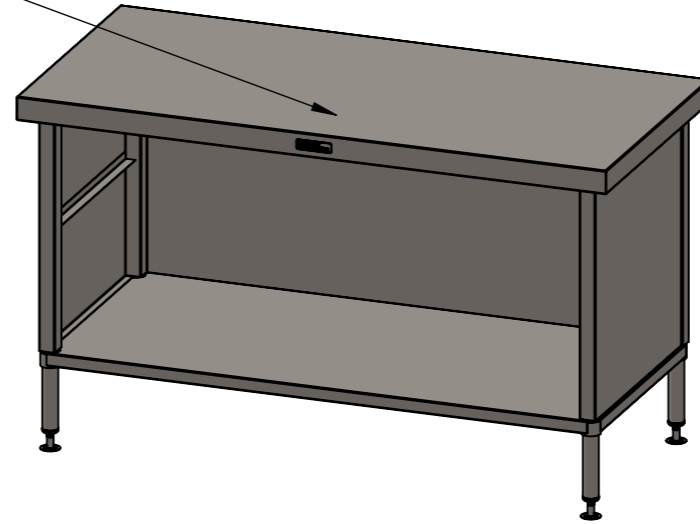

01-7-1500
(not included, illustration only)

 SIMPLY STAINLESS

PLAN

 SIMPLY STAINLESS

FRONT ELEVATION

 SIMPLY STAINLESS

SIDE ELEVATION

 **SIMPLY STAINLESS**

32-CCK-7-1500
COUNTER CONVERSION KIT

SIZE: A3

SCALE : 1:12

CONSTRUCTION NOTES :

1. MADE FROM 1.2mm STAINLESS STEEL.
2. TO SUIT 01,02,03,05 & 06, 700 SERIES BENCHES

32-CCK-7-1500