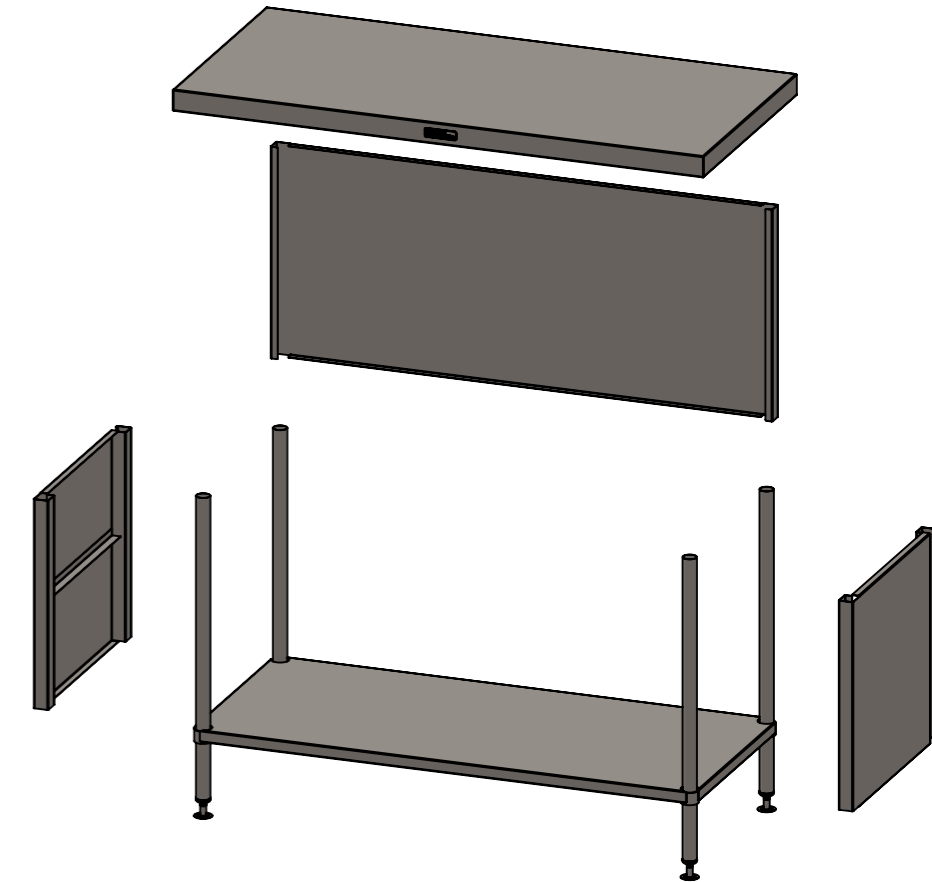

01-7-1500
(not included, illustration only)

 SIMPLY STAINLESS

PLAN

 SIMPLY STAINLESS

FRONT ELEVATION

 SIMPLY STAINLESS

SIDE ELEVATION

 **SIMPLY STAINLESS**

32-CCK-7-1500
COUNTER CONVERSION KIT

SIZE: A3

SCALE : 1:12

CONSTRUCTION NOTES :

1. MADE FROM 1.2mm STAINLESS STEEL.
2. TO SUIT 01,02,03,05 & 06, 700 SERIES BENCHES

32-CCK-7-1500