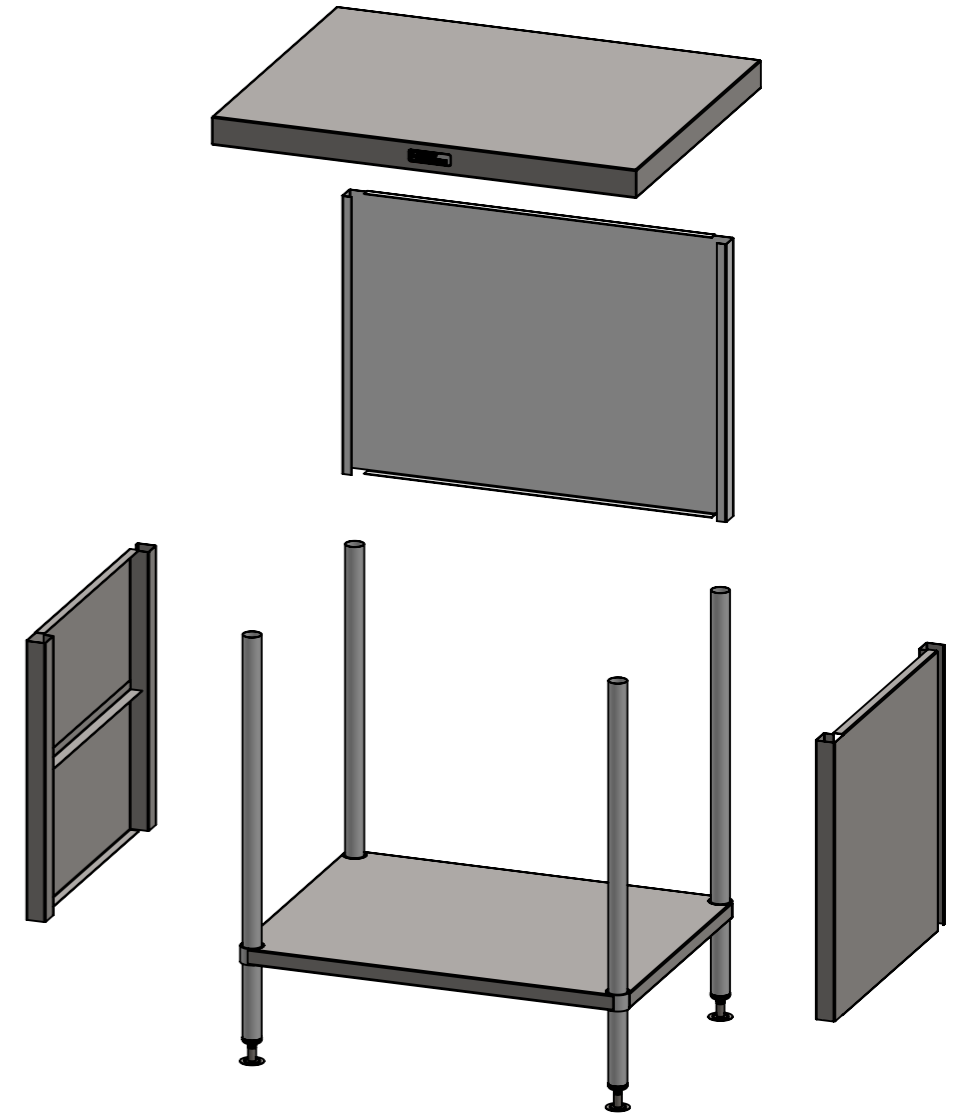

01-7-0900
(not included, illustration only)

 SIMPLY
STAINLESS

PLAN

 SIMPLY
STAINLESS

FRONT ELEVATION

 SIMPLY
STAINLESS

SIDE ELEVATION

 **SIMPLY
STAINLESS**

**32-CCK-7-0900
COUNTER CONVERSION KIT**

SIZE: A3

SCALE : 1:10

CONSTRUCTION NOTES :

1. MADE FROM 1.2mm STAINLESS STEEL.
2. TO SUIT 01,02,03,05 & 06, 700 SERIES BENCHES

32-CCK-7-0900