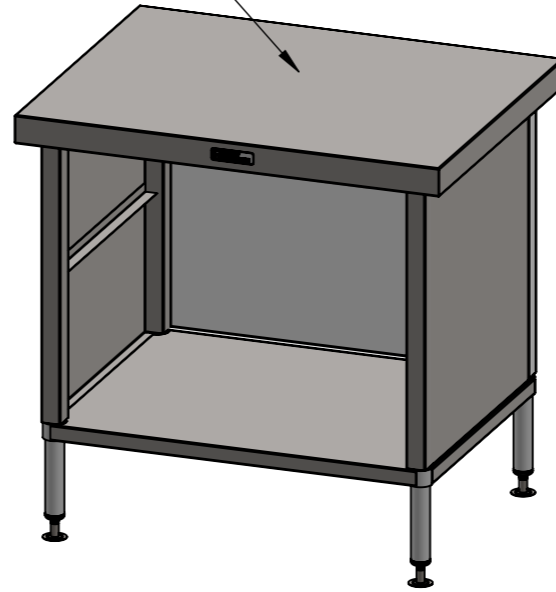

01-7-0900
(not included, illustration only)

 SIMPLY
STAINLESS

PLAN

 SIMPLY
STAINLESS

FRONT ELEVATION

 SIMPLY
STAINLESS

SIDE ELEVATION

 **SIMPLY
STAINLESS**

**32-CCK-7-0900
COUNTER CONVERSION KIT**

SIZE: A3

SCALE : 1:10

CONSTRUCTION NOTES :

1. MADE FROM 1.2mm STAINLESS STEEL.
2. TO SUIT 01,02,03,05 & 06, 700 SERIES BENCHES

32-CCK-7-0900