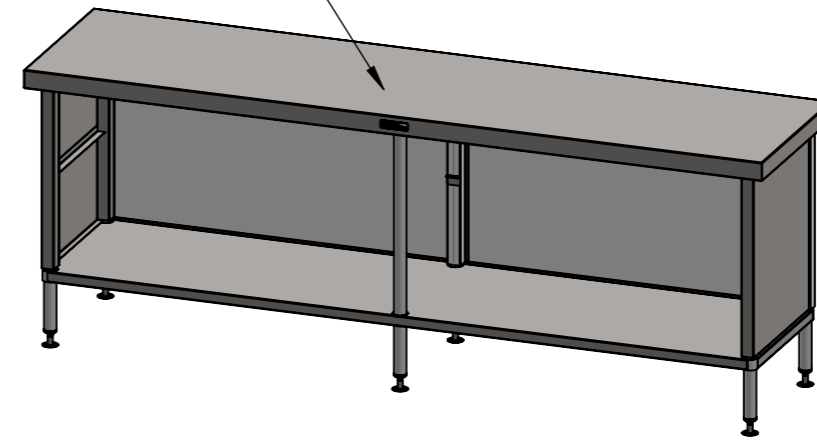

PLAN

01-6-2400
(not included, illustration only)

FRONT ELEVATION

SIDE ELEVATION

32-CCK-6-2400

SIMPLY STAINLESS
 Modular Sinks, Tables & Shelving
 COPYRIGHT © 2022
 This drawing is the property of CI GROUP PTY LTD. Tradings as SIMPLY STAINLESS and it may not be copied, reproduced or modified in whole or in part without prior written permission of CI GROUP PTY LTD. SIMPLY STAINLESS reserves the right to change specification and design without notice.

32-CCK-6-2400
COUNTER CONVERSION KIT

SIZE: A3

SCALE : 1:10

CONSTRUCTION NOTES :

1. MADE FROM 1.2mm STAINLESS STEEL.
2. TO SUIT 01,02,03,05 & 06, 600 SERIES BENCHES