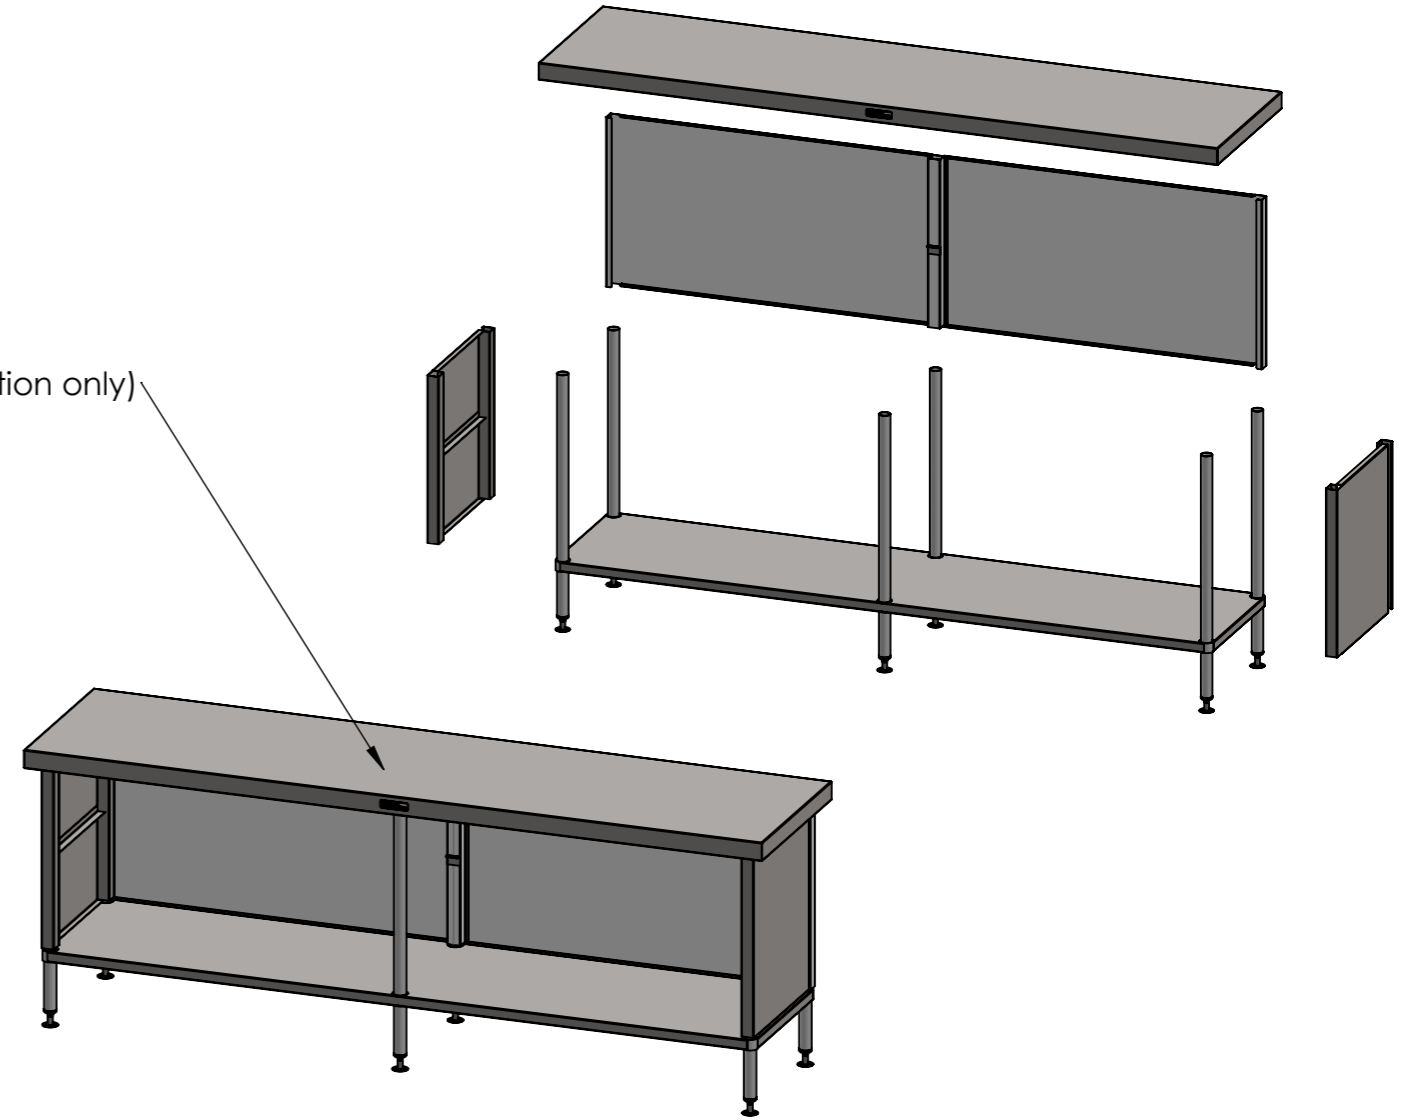

PLAN

01-6-2400
(not included, illustration only)

FRONT ELEVATION

SIDE ELEVATION

32-CCK-6-2400

SIMPLY STAINLESS
 Modular Sinks, Tables & Shelving
 COPYRIGHT © 2022
 This drawing is the property of CI GROUP PTY LTD. Tradings as SIMPLY STAINLESS and it may not be copied, reproduced or modified in whole or in part without prior written permission of CI GROUP PTY LTD. SIMPLY STAINLESS reserves the right to change specification and design without notice.

32-CCK-6-2400
COUNTER CONVERSION KIT

SIZE: A3

SCALE : 1:10

CONSTRUCTION NOTES :

1. MADE FROM 1.2mm STAINLESS STEEL.
2. TO SUIT 01,02,03,05 & 06, 600 SERIES BENCHES