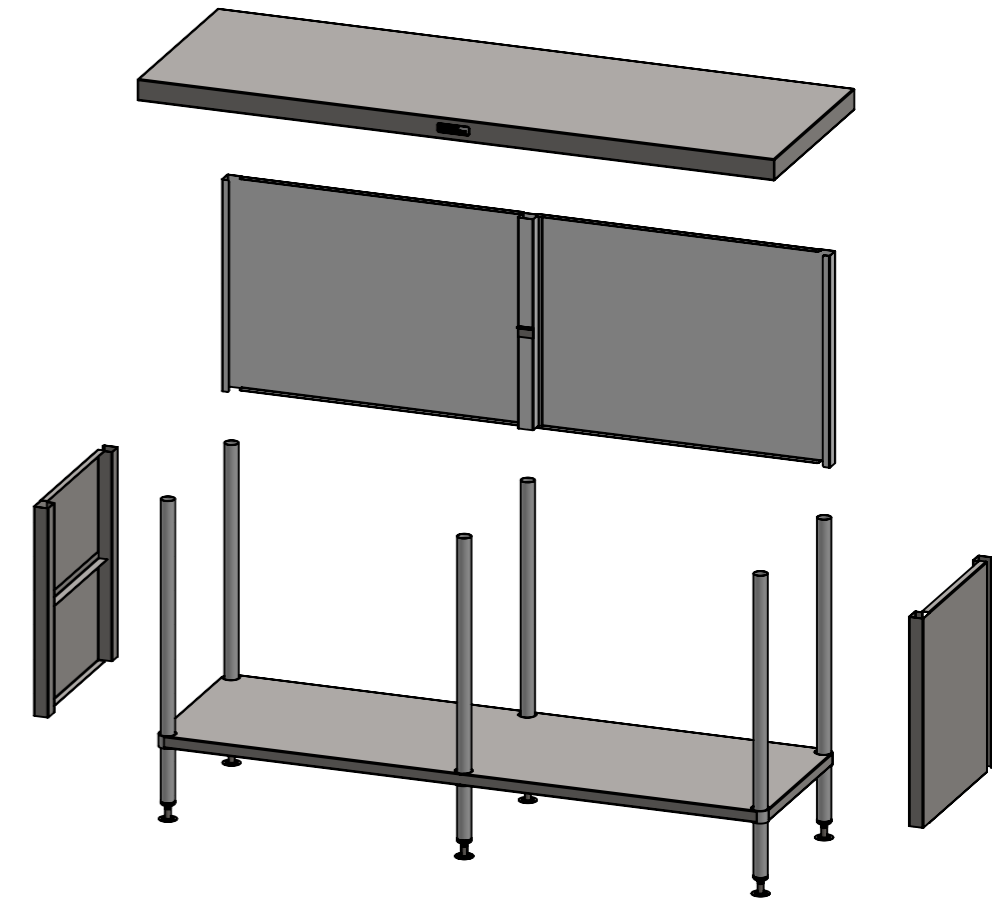

01-6-1800
(not included, illustration only)

SIMPLY
STAINLESS

PLAN

SIMPLY
STAINLESS

FRONT ELEVATION

SIMPLY
STAINLESS

SIDE ELEVATION

SIMPLY
STAINLESS

32-CCK-6-1800
COUNTER CONVERSION KIT

SIZE: A3

SCALE : 1:10

CONSTRUCTION NOTES :

1. MADE FROM 1.2mm STAINLESS STEEL.
2. TO SUIT 01,02,03,05 & 06, 600 SERIES BENCHES

32-CCK-6-1800