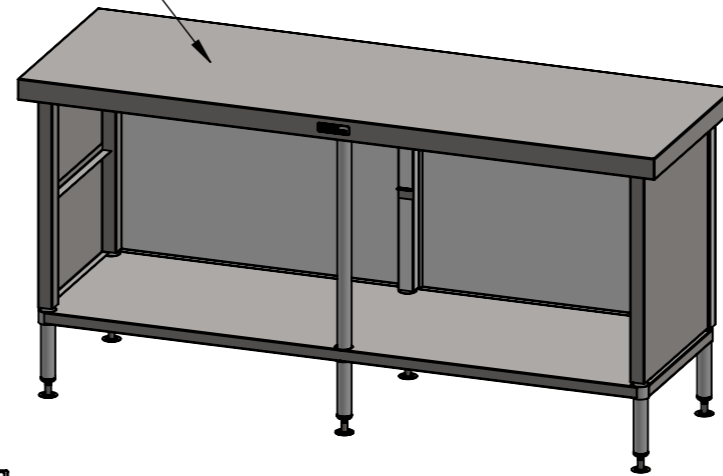

01-6-1800
(not included, illustration only)

SIMPLY
STAINLESS

PLAN

SIMPLY
STAINLESS

FRONT ELEVATION

SIMPLY
STAINLESS

SIDE ELEVATION

SIMPLY
STAINLESS

32-CCK-6-1800
COUNTER CONVERSION KIT

SIZE: A3

SCALE : 1:10

CONSTRUCTION NOTES :

1. MADE FROM 1.2mm STAINLESS STEEL.
2. TO SUIT 01,02,03,05 & 06, 600 SERIES BENCHES

32-CCK-6-1800