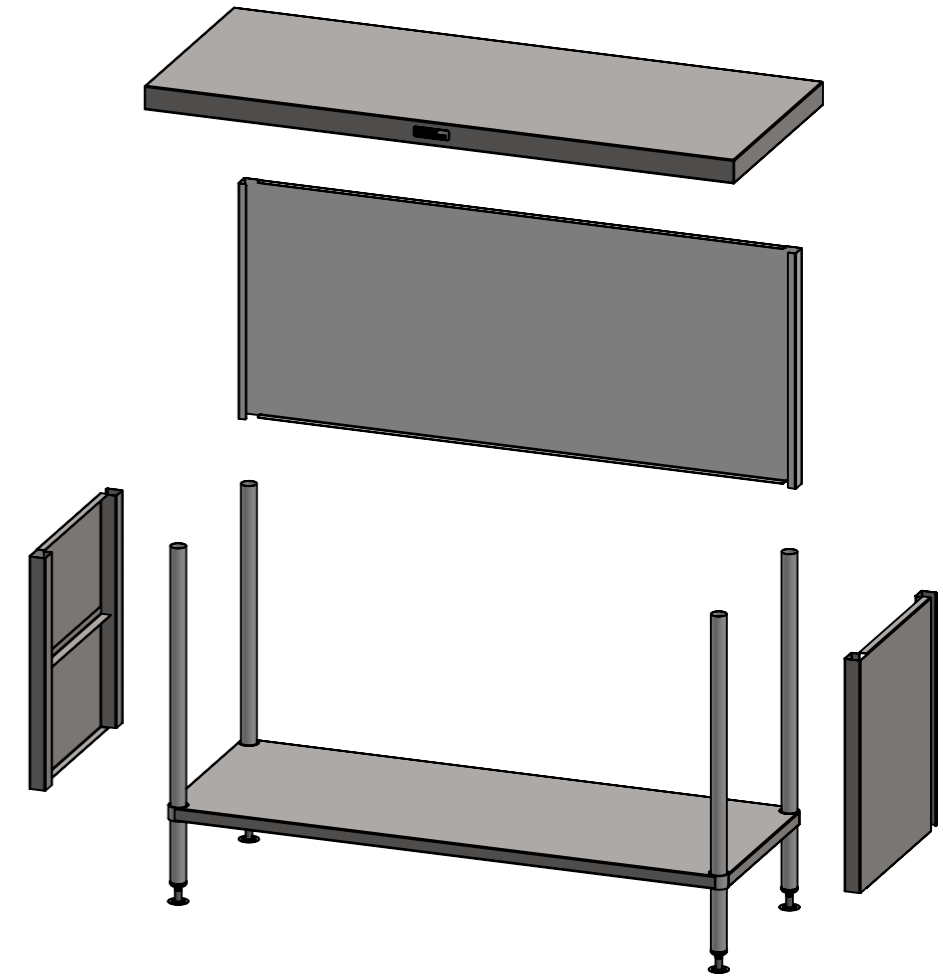

01-6-1500
(not included, illustration only)

 SIMPLY STAINLESS

PLAN

 SIMPLY STAINLESS

FRONT ELEVATION

 SIMPLY STAINLESS

SIDE ELEVATION

 **SIMPLY STAINLESS**

32-CCK-6-1500
COUNTER CONVERSION KIT

SIZE: A3

SCALE : 1:12

CONSTRUCTION NOTES :

1. MADE FROM 1.2mm STAINLESS STEEL.
2. TO SUIT 01,02,03,05 & 06, 600 SERIES BENCHES

32-CCK-6-1500