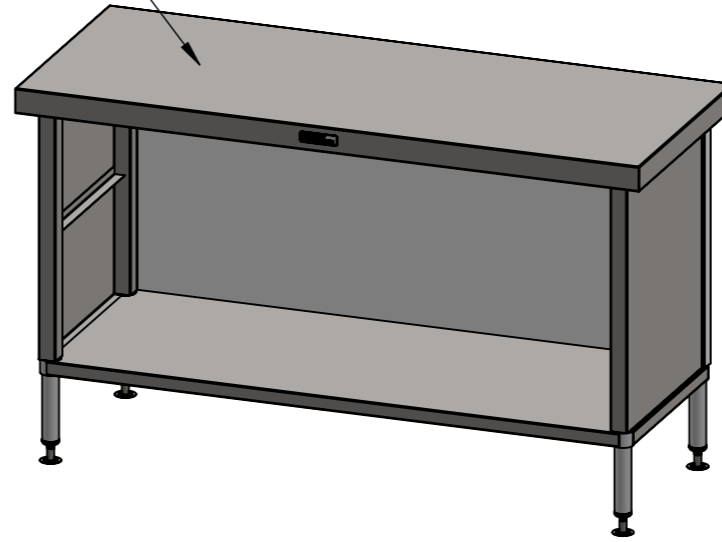

01-6-1500
(not included, illustration only)

 SIMPLY STAINLESS

PLAN

 SIMPLY STAINLESS

FRONT ELEVATION

 SIMPLY STAINLESS

SIDE ELEVATION

 **SIMPLY STAINLESS**

32-CCK-6-1500
COUNTER CONVERSION KIT

SIZE: A3

SCALE : 1:12

CONSTRUCTION NOTES :

1. MADE FROM 1.2mm STAINLESS STEEL.
2. TO SUIT 01,02,03,05 & 06, 600 SERIES BENCHES

32-CCK-6-1500