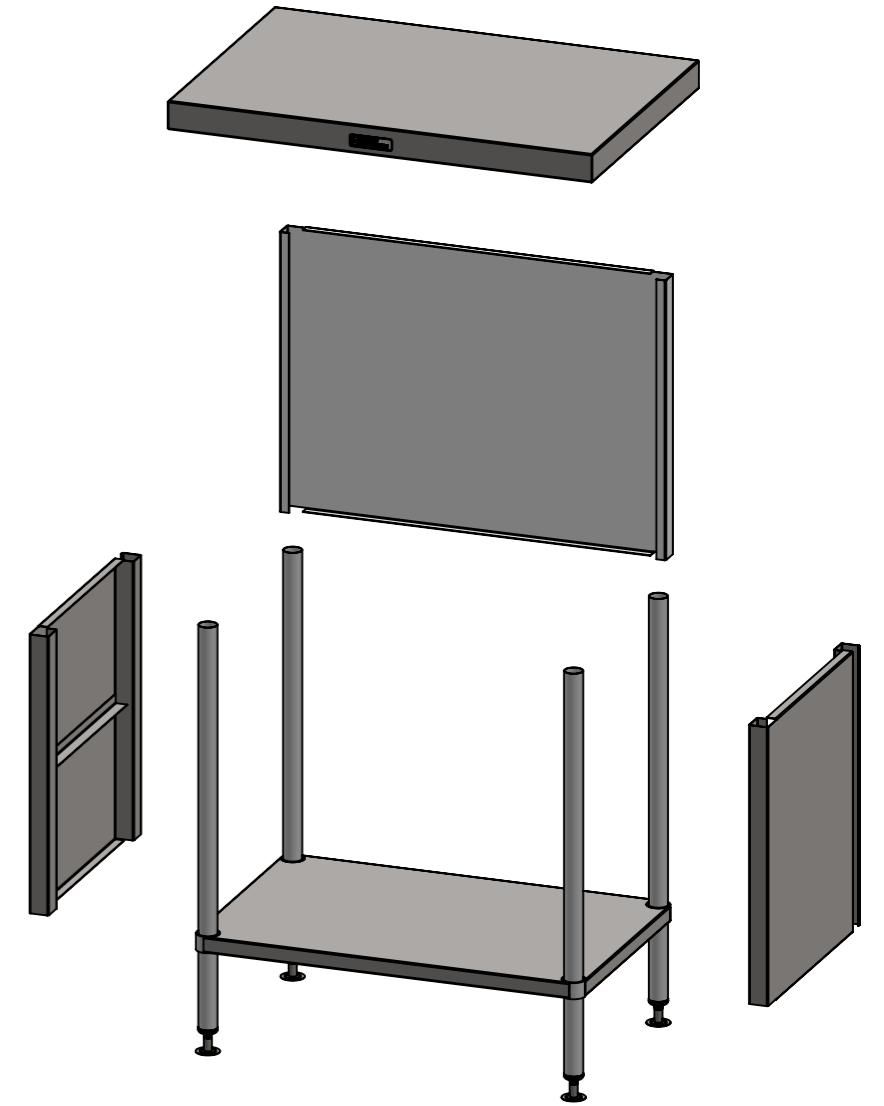

01-6-0900
(not included, illustration only)

 SIMPLY
STAINLESS

PLAN

 SIMPLY
STAINLESS

FRONT ELEVATION

 SIMPLY
STAINLESS

SIDE ELEVATION

 **SIMPLY
STAINLESS**

**32-CCK-6-0900
COUNTER CONVERSION KIT**

SIZE: A3

SCALE : 1:10

CONSTRUCTION NOTES :

1. MADE FROM 1.2mm STAINLESS STEEL.
2. TO SUIT 01,02,03,05 & 06, 600 SERIES BENCHES

32-CCK-6-0900