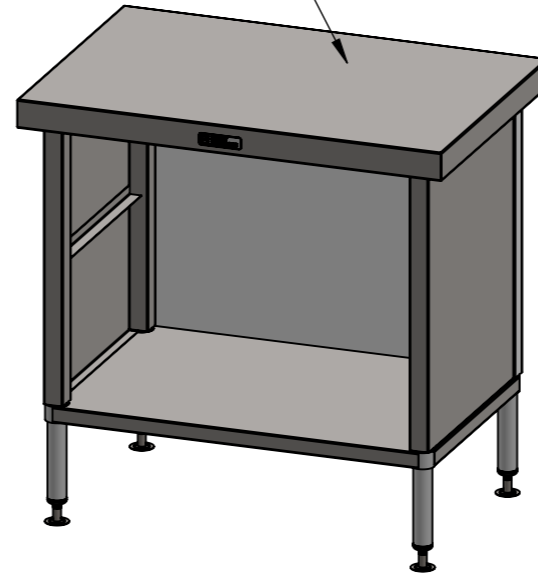

01-6-0900
(not included, illustration only)

 SIMPLY
STAINLESS

PLAN

 SIMPLY
STAINLESS

FRONT ELEVATION

 SIMPLY
STAINLESS

SIDE ELEVATION

 **SIMPLY
STAINLESS**

**32-CCK-6-0900
COUNTER CONVERSION KIT**

SIZE: A3

SCALE : 1:10

CONSTRUCTION NOTES :

1. MADE FROM 1.2mm STAINLESS STEEL.
2. TO SUIT 01,02,03,05 & 06, 600 SERIES BENCHES

32-CCK-6-0900