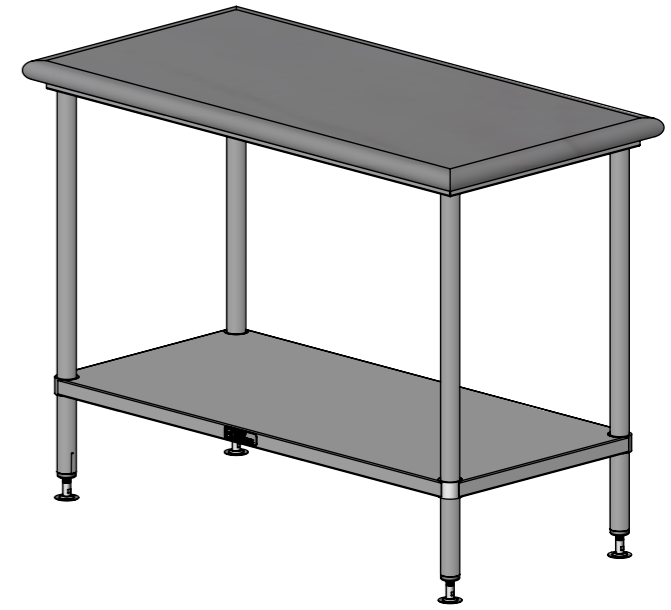

PLAN

DETAIL A  
(GRANITE TOP DETAIL)

TOPS COME IN EITHER BLACK  
GOLD OR DOLLAMITE WHITE

FRONT ELEVATION

SIDE ELEVATION

**SIMPLY STAINLESS**  
 Modular Sinks, Tables & Shelving  
 COPYRIGHT © 2022  
 This drawing is the property of CI GROUP PTY LTD. Tradings as SIMPLY STAINLESS and It may not be copied, reproduced or modified in whole or in part without prior written permission of CI GROUP PTY LTD. SIMPLY STAINLESS reserves the right to change specification and design without notice.

**23-1200 GRANITE BENCH**

SIZE: A3

SCALE : 1:10

**CONSTRUCTION NOTES :**

1. TOPS MADE FROM 20mm GRANITE STONE.
2. FRAME MADE FROM  $\varnothing 38$ mm STAINLESS STEEL TUBE.
3. UNDERSHELF MADE FROM 1.2mm STAINLESS STEEL.
4. FEET ARE ADJUSTABLE STAINLESS STEEL DISC SHAPED FEET.