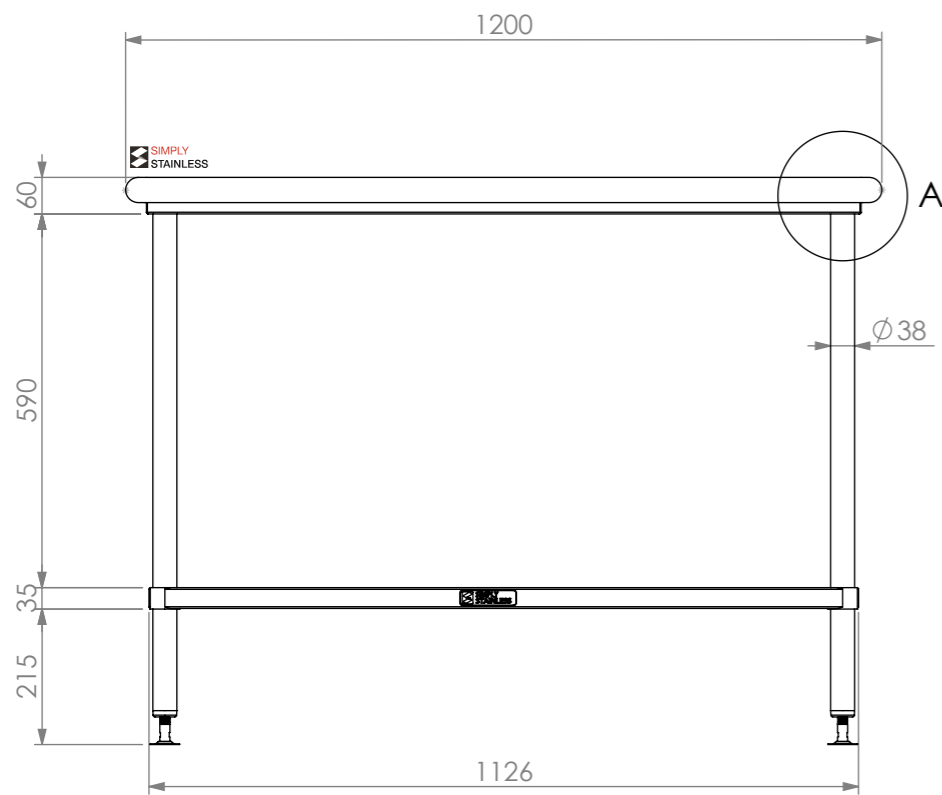

PLAN

DETAIL A  
(GRANITE TOP DETAIL)

TOPS COME IN EITHER BLACK  
GOLD OR DOLLAMITE WHITE

FRONT ELEVATION

SIDE ELEVATION

**SIMPLY STAINLESS**  
 Modular Sinks, Tables & Shelving  
 COPYRIGHT © 2022  
 This drawing is the property of CI GROUP PTY LTD. Tradings as SIMPLY STAINLESS and It may not be copied, reproduced or modified in whole or in part without prior written permission of CI GROUP PTY LTD. SIMPLY STAINLESS reserves the right to change specification and design without notice.

**23-1200 GRANITE BENCH**

SIZE: A3

SCALE : 1:10

**CONSTRUCTION NOTES :**

1. TOPS MADE FROM 20mm GRANITE STONE.
2. FRAME MADE FROM  $\varnothing 38$ mm STAINLESS STEEL TUBE.
3. UNDERSHELF MADE FROM 1.2mm STAINLESS STEEL.
4. FEET ARE ADJUSTABLE STAINLESS STEEL DISC SHAPED FEET.