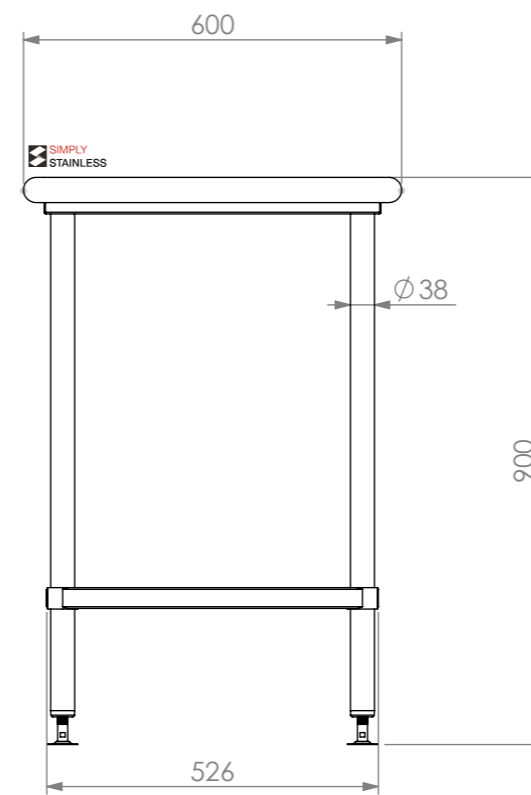

PLAN

DETAIL A  
(GRANITE TOP DETAIL)

TOPS COME IN EITHER BLACK  
GOLD OR DOLLAMITE WHITE

FRONT ELEVATION

SIDE ELEVATION

**SIMPLY STAINLESS**  
 Modular Sinks, Tables & Shelving  
 COPYRIGHT © 2022  
 This drawing is the property of CI GROUP PTY LTD. Tradings as SIMPLY STAINLESS and It may not be copied, reproduced or modified in whole or in part without prior written permission of CI GROUP PTY LTD. SIMPLY STAINLESS reserves the right to change specification and design without notice.

**23-1200 GRANITE BENCH**

SIZE: A3

SCALE : 1:10

**CONSTRUCTION NOTES :**

1. TOPS MADE FROM 20mm GRANITE STONE.
2. FRAME MADE FROM  $\varnothing 38$ mm STAINLESS STEEL TUBE.
3. UNDERSHELF MADE FROM 1.2mm STAINLESS STEEL.
4. FEET ARE ADJUSTABLE STAINLESS STEEL DISC SHAPED FEET.