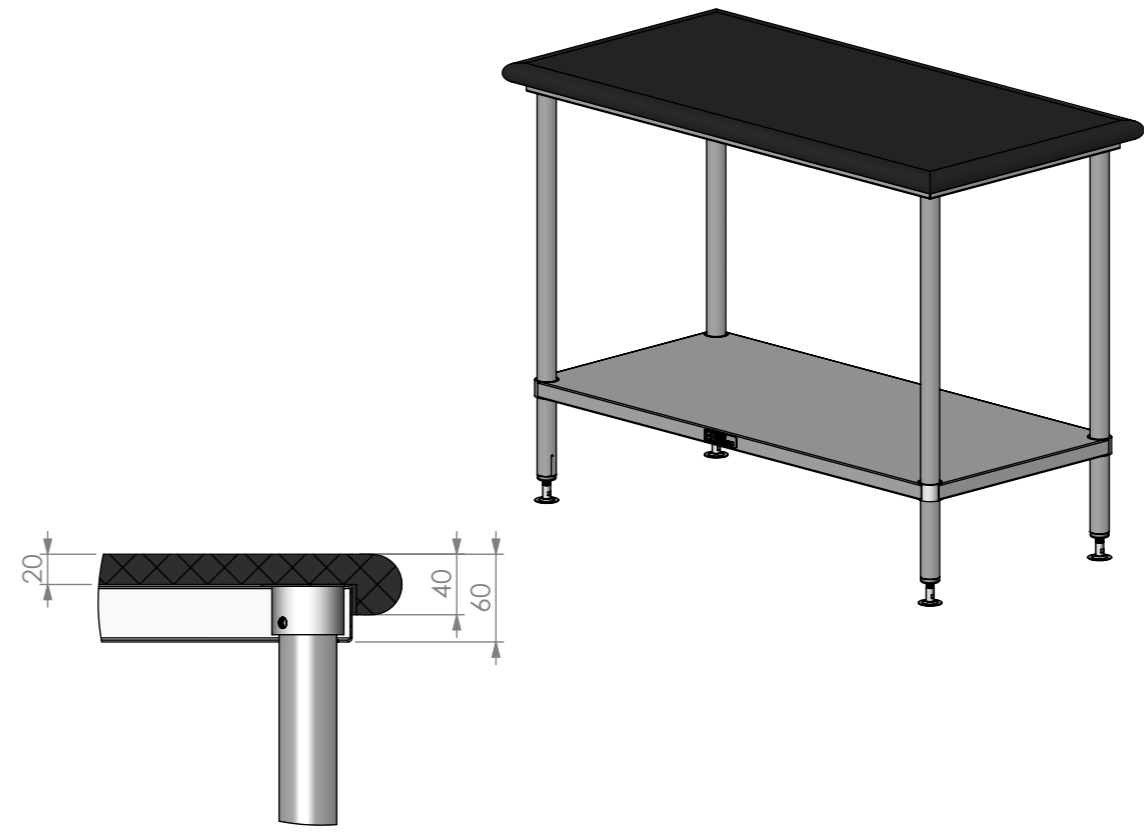

PLAN

DETAIL A  
(GRANITE TOP DETAIL)

TOPS COME IN EITHER BLACK  
GOLD OR DOLLAMITE WHITE

FRONT ELEVATION

SIDE ELEVATION

**SIMPLY STAINLESS**  
 Modular Sinks, Tables & Shelving  
 COPYRIGHT © 2022  
 This drawing is the property of CI GROUP PTY LTD. Tradings as SIMPLY STAINLESS and It may not be copied, reproduced or modified in whole or in part without prior written permission of CI GROUP PTY LTD. SIMPLY STAINLESS reserves the right to change specification and design without notice.

**23-1200 GRANITE BENCH**

SIZE: A3

SCALE : 1:10

**CONSTRUCTION NOTES :**

1. TOPS MADE FROM 20mm GRANITE STONE.
2. FRAME MADE FROM  $\varnothing 38$ mm STAINLESS STEEL TUBE.
3. UNDERSHELF MADE FROM 1.2mm STAINLESS STEEL.
4. FEET ARE ADJUSTABLE STAINLESS STEEL DISC SHAPED FEET.