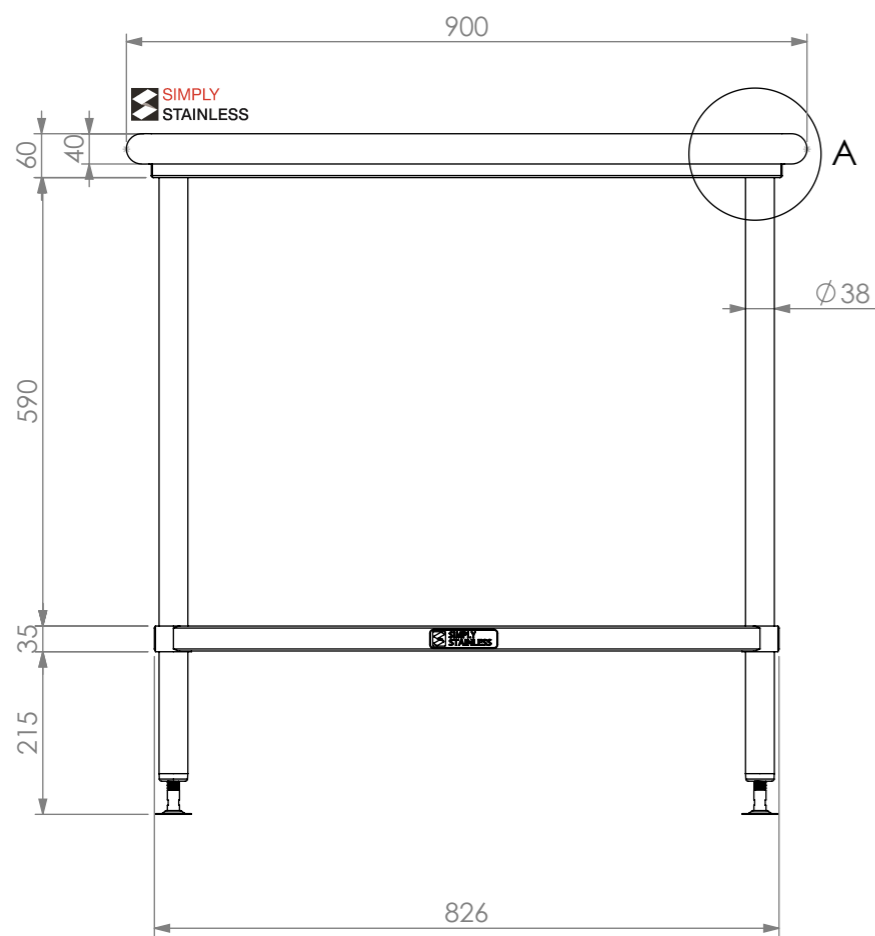

PLAN

DETAIL A  
(GRANITE TOP DETAIL)

TOPS COME IN EITHER BLACK  
GOLD OR DOLLAMITE WHITE

FRONT ELEVATION

SIDE ELEVATION

**SIMPLY STAINLESS**  
 Modular Sinks, Tables & Shelving  
 COPYRIGHT © 2022  
 This drawing is the property of CI GROUP PTY LTD. Tradings as SIMPLY STAINLESS and It may not be copied, reproduced or modified in whole or in part without prior written permission of CI GROUP PTY LTD. SIMPLY STAINLESS reserves the right to change specification and design without notice.

**23-0900  
 GRANITE BENCH**

SIZE: A3

SCALE : 1:10

**CONSTRUCTION NOTES :**

1. TOPS MADE FROM 20mm GRANITE STONE.
2. FRAME MADE FROM Ø38mm STAINLESS STEEL TUBE.
3. UNDERSHELF MADE FROM 1.2mm STAINLESS STEEL.
4. FEET ARE ADJUSTABLE STAINLESS STEEL DISC SHAPED FEET.