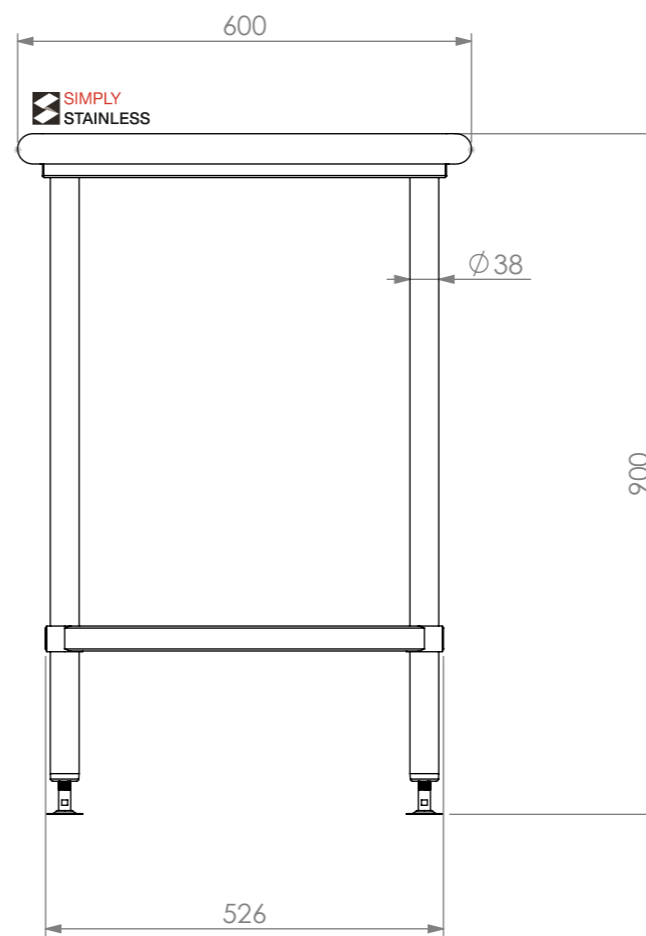

PLAN

DETAIL A  
(GRANITE TOP DETAIL)

TOPS COME IN EITHER BLACK  
GOLD OR DOLLAMITE WHITE

FRONT ELEVATION

SIDE ELEVATION

**SIMPLY STAINLESS**  
 Modular Sinks, Tables & Shelving  
 COPYRIGHT © 2022  
 This drawing is the property of CI GROUP PTY LTD. Tradings as SIMPLY STAINLESS and It may not be copied, reproduced or modified in whole or in part without prior written permission of CI GROUP PTY LTD. SIMPLY STAINLESS reserves the right to change specification and design without notice.

**23-0900  
 GRANITE BENCH**

SIZE: A3

SCALE : 1:10

**CONSTRUCTION NOTES :**

1. TOPS MADE FROM 20mm GRANITE STONE.
2. FRAME MADE FROM Ø38mm STAINLESS STEEL TUBE.
3. UNDERSHELF MADE FROM 1.2mm STAINLESS STEEL.
4. FEET ARE ADJUSTABLE STAINLESS STEEL DISC SHAPED FEET.