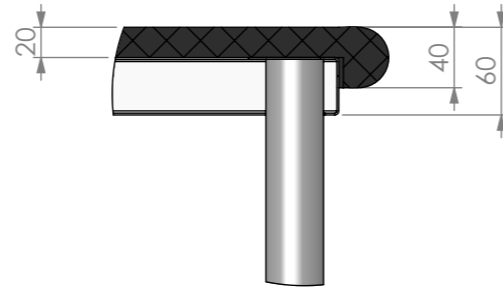

PLAN

DETAIL A  
(GRANITE TOP DETAIL)

TOPS COME IN EITHER BLACK  
GOLD OR DOLLAMITE WHITE

FRONT ELEVATION

SIDE ELEVATION

**SIMPLY STAINLESS**  
 Modular Sinks, Tables & Shelving  
 COPYRIGHT © 2022  
 This drawing is the property of CI GROUP PTY LTD. Tradings as SIMPLY STAINLESS and It may not be copied, reproduced or modified in whole or in part without prior written permission of CI GROUP PTY LTD. SIMPLY STAINLESS reserves the right to change specification and design without notice.

**23-0900  
 GRANITE BENCH**

SIZE: A3

SCALE : 1:10

**CONSTRUCTION NOTES :**

1. TOPS MADE FROM 20mm GRANITE STONE.
2. FRAME MADE FROM Ø38mm STAINLESS STEEL TUBE.
3. UNDERSHELF MADE FROM 1.2mm STAINLESS STEEL.
4. FEET ARE ADJUSTABLE STAINLESS STEEL DISC SHAPED FEET.