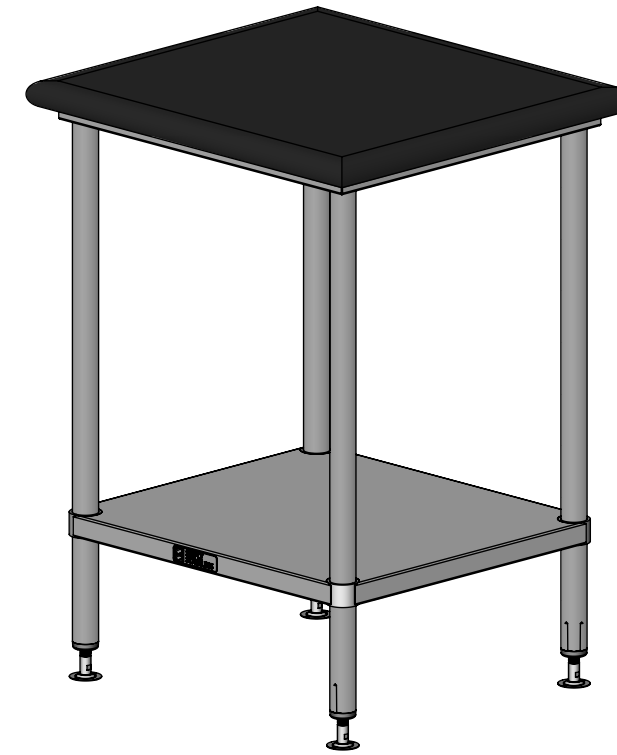

TOPS COME IN EITHER BLACK
GOLD OR DOLLAMITE WHITE

PLAN

DETAIL A
(GRANITE TOP DETAIL)

FRONT ELEVATION

SIDE ELEVATION

SIMPLY STAINLESS
Modular Sinks, Tables & Shelving
COPYRIGHT © 2022
This drawing is the property of CI GROUP PTY LTD. Tradings as SIMPLY STAINLESS and It may not be copied, reproduced or modified in whole or in part without prior written permission of CI GROUP PTY LTD. SIMPLY STAINLESS reserves the right to change specification and design without notice.

**23-0650
GRANITE BENCH**

SIZE: A3

SCALE : 1:10

CONSTRUCTION NOTES :

1. TOPS MADE FROM 20mm GRANITE STONE.
2. FRAME MADE FROM Ø38mm STAINLESS STEEL TUBE.
3. UNDERSHELF MADE FROM 1.2mm STAINLESS STEEL.
4. FEET ARE ADJUSTABLE STAINLESS STEEL DISC SHAPED FEET.