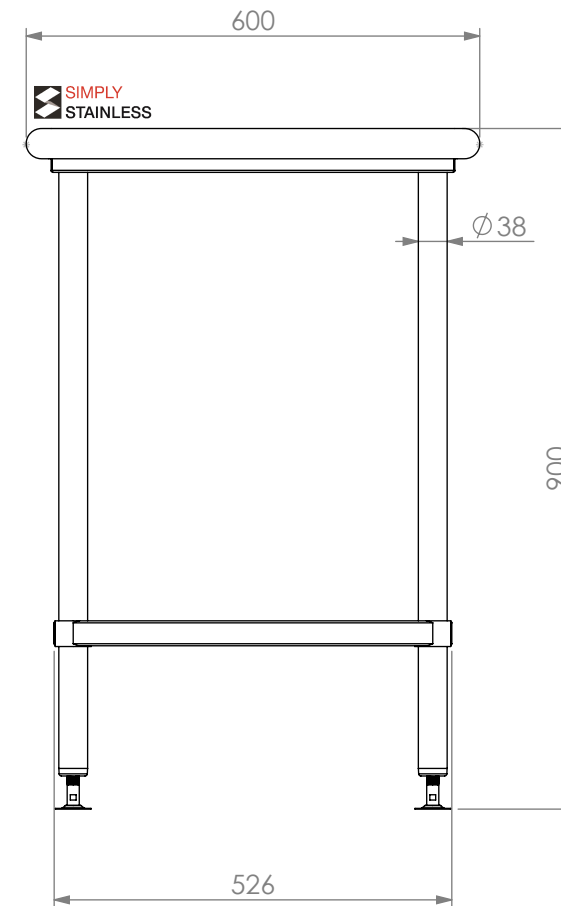

TOPS COME IN EITHER BLACK
GOLD OR DOLLAMITE WHITE

PLAN

DETAIL A
(GRANITE TOP DETAIL)

FRONT ELEVATION

SIDE ELEVATION

SIMPLY STAINLESS
Modular Sinks, Tables & Shelving
COPYRIGHT © 2022
This drawing is the property of CI GROUP PTY LTD. Tradings as SIMPLY STAINLESS and It may not be copied, reproduced or modified in whole or in part without prior written permission of CI GROUP PTY LTD. SIMPLY STAINLESS reserves the right to change specification and design without notice.

**23-0650
GRANITE BENCH**

SIZE: A3

SCALE : 1:10

CONSTRUCTION NOTES :

1. TOPS MADE FROM 20mm GRANITE STONE.
2. FRAME MADE FROM Ø38mm STAINLESS STEEL TUBE.
3. UNDERSHELF MADE FROM 1.2mm STAINLESS STEEL.
4. FEET ARE ADJUSTABLE STAINLESS STEEL DISC SHAPED FEET.