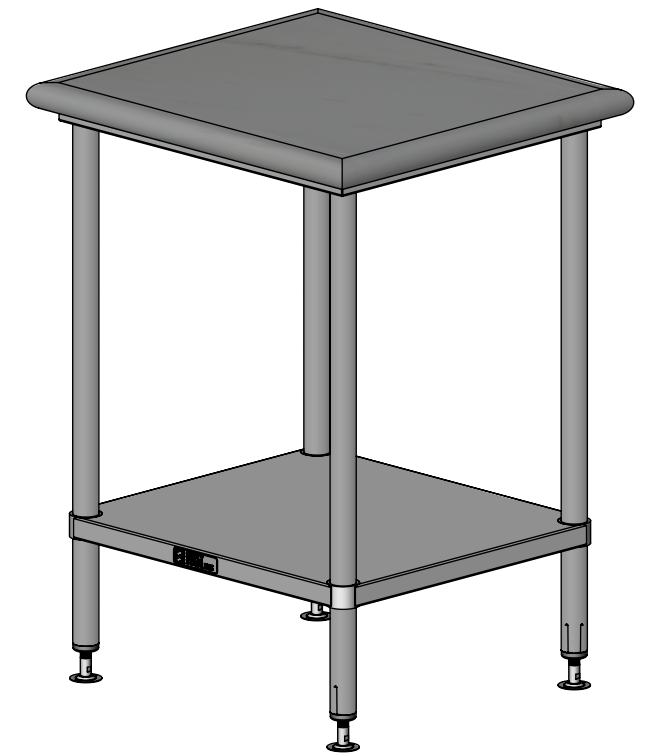

TOPS COME IN EITHER BLACK
GOLD OR DOLLAMITE WHITE

PLAN

DETAIL A
(GRANITE TOP DETAIL)

FRONT ELEVATION

SIDE ELEVATION

SIMPLY STAINLESS
Modular Sinks, Tables & Shelving
COPYRIGHT © 2022
This drawing is the property of CI GROUP PTY LTD. Tradings as SIMPLY STAINLESS and It may not be copied, reproduced or modified in whole or in part without prior written permission of CI GROUP PTY LTD. SIMPLY STAINLESS reserves the right to change specification and design without notice.

**23-0650
GRANITE BENCH**

SIZE: A3

SCALE : 1:10

CONSTRUCTION NOTES :

1. TOPS MADE FROM 20mm GRANITE STONE.
2. FRAME MADE FROM Ø38mm STAINLESS STEEL TUBE.
3. UNDERSHELF MADE FROM 1.2mm STAINLESS STEEL.
4. FEET ARE ADJUSTABLE STAINLESS STEEL DISC SHAPED FEET.