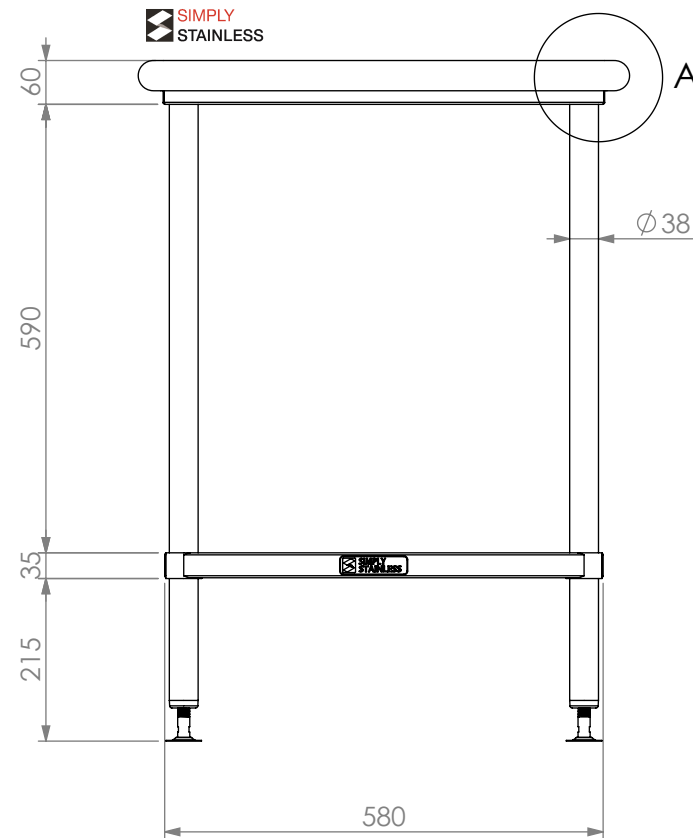

TOPS COME IN EITHER BLACK
GOLD OR DOLLAMITE WHITE

PLAN

DETAIL A
(GRANITE TOP DETAIL)

FRONT ELEVATION

SIDE ELEVATION

SIMPLY STAINLESS
Modular Sinks, Tables & Shelving
COPYRIGHT © 2022
This drawing is the property of CI GROUP PTY LTD. Tradings as SIMPLY STAINLESS and It may not be copied, reproduced or modified in whole or in part without prior written permission of CI GROUP PTY LTD. SIMPLY STAINLESS reserves the right to change specification and design without notice.

**23-0650
GRANITE BENCH**

SIZE: A3

SCALE : 1:10

CONSTRUCTION NOTES :

1. TOPS MADE FROM 20mm GRANITE STONE.
2. FRAME MADE FROM Ø38mm STAINLESS STEEL TUBE.
3. UNDERSHELF MADE FROM 1.2mm STAINLESS STEEL.
4. FEET ARE ADJUSTABLE STAINLESS STEEL DISC SHAPED FEET.