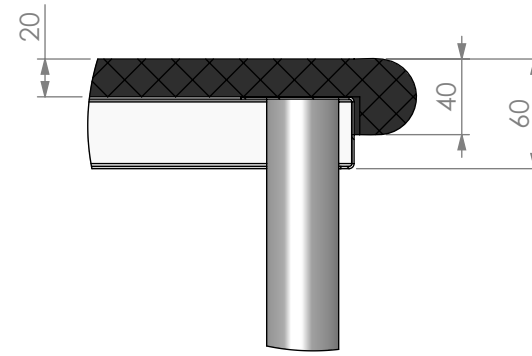

TOPS COME IN EITHER BLACK
GOLD OR DOLLAMITE WHITE

PLAN

DETAIL A
(GRANITE TOP DETAIL)

FRONT ELEVATION

SIDE ELEVATION

SIMPLY STAINLESS
Modular Sinks, Tables & Shelving
COPYRIGHT © 2022
This drawing is the property of CI GROUP PTY LTD. Tradings as SIMPLY STAINLESS and It may not be copied, reproduced or modified in whole or in part without prior written permission of CI GROUP PTY LTD. SIMPLY STAINLESS reserves the right to change specification and design without notice.

**23-0650
GRANITE BENCH**

SIZE: A3

SCALE : 1:10

CONSTRUCTION NOTES :

1. TOPS MADE FROM 20mm GRANITE STONE.
2. FRAME MADE FROM Ø38mm STAINLESS STEEL TUBE.
3. UNDERSHELF MADE FROM 1.2mm STAINLESS STEEL.
4. FEET ARE ADJUSTABLE STAINLESS STEEL DISC SHAPED FEET.