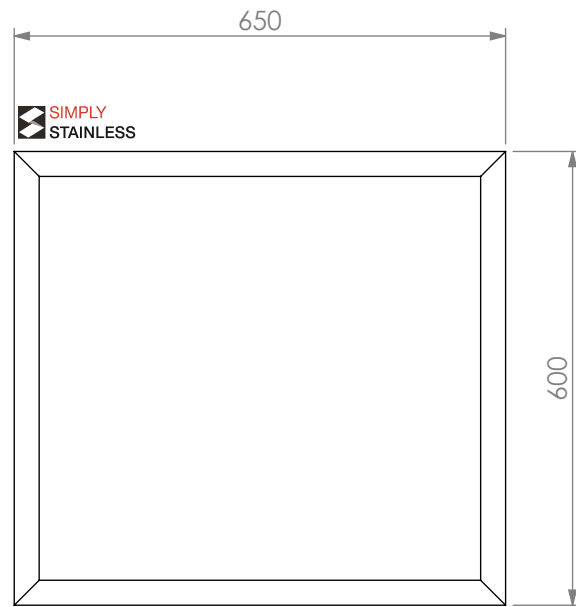

TOPS COME IN EITHER BLACK
GOLD OR DOLLAMITE WHITE

PLAN

DETAIL A
(GRANITE TOP DETAIL)

FRONT ELEVATION

SIDE ELEVATION

SIMPLY STAINLESS
Modular Sinks, Tables & Shelving
COPYRIGHT © 2022
This drawing is the property of CI GROUP PTY LTD. Tradings as SIMPLY STAINLESS and It may not be copied, reproduced or modified in whole or in part without prior written permission of CI GROUP PTY LTD. SIMPLY STAINLESS reserves the right to change specification and design without notice.

**23-0650
GRANITE BENCH**

SIZE: A3

SCALE : 1:10

CONSTRUCTION NOTES :

1. TOPS MADE FROM 20mm GRANITE STONE.
2. FRAME MADE FROM Ø38mm STAINLESS STEEL TUBE.
3. UNDERSHELF MADE FROM 1.2mm STAINLESS STEEL.
4. FEET ARE ADJUSTABLE STAINLESS STEEL DISC SHAPED FEET.