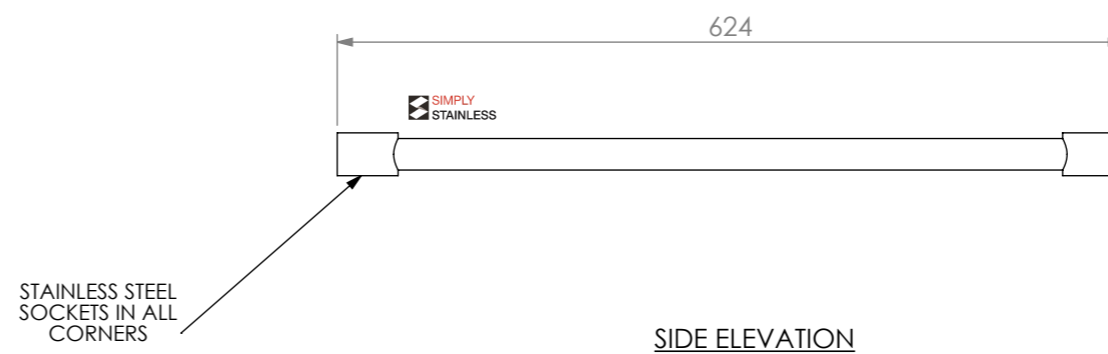

FRONT ELEVATION

SIDE ELEVATION

22-LB-6-0900

SIMPLY STAINLESS
 Modular Sinks, Tables & Shelving
 COPYRIGHT © 2022
 This drawing is the property of CI GROUP PTY LTD. Tradings as SIMPLY STAINLESS and it may not be copied, reproduced or modified in whole or in part without prior written permission of CI GROUP PTY LTD. SIMPLY STAINLESS reserves the right to change specification and design without notice.

22-LB-6-0900
LEG BRACE

SIZE: A3

SCALE : 1:6

CONSTRUCTION NOTES :

1. FRAME MADE FROM 25mm STAINLESS STEEL ROUND TUBE & SQUARE TUBE
2. CORNERS MADE FROM STAINLESS STEEL SOCKETS TO SUIT 38mm LEG.