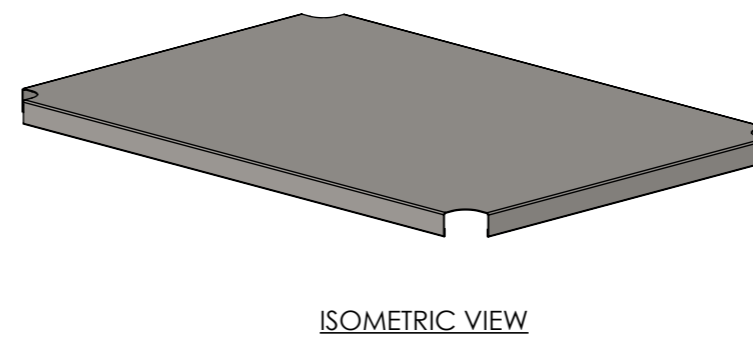

UNDERSHELF ASSEMBLY DETAILS.
BENCH NOT INCLUDED. (CAN FIT LEFT OR RIGHT SIDE)

SIMPLY STAINLESS

Modular Sinks, Tables & Shelving

COPYRIGHT © 2022

This drawing is the property of CI GROUP PTY LTD. Tradings as SIMPLY STAINLESS and it may not be copied, reproduced or modified in whole or in part without prior written permission of CI GROUP PTY LTD. SIMPLY STAINLESS reserves the right to change specification and design without notice.

**21-LBUS-7-1800
LEG BRACE UNDERSHELF**

SIZE: A3

SCALE : 1:10

CONSTRUCTION NOTES :

1. SHELF MADE FROM 1.2mm STAINLESS STEEL.

**21-LBUS-7-1800
TO SUIT 1 SIDE OF 1800 LEG BRACE 700 SERIES**