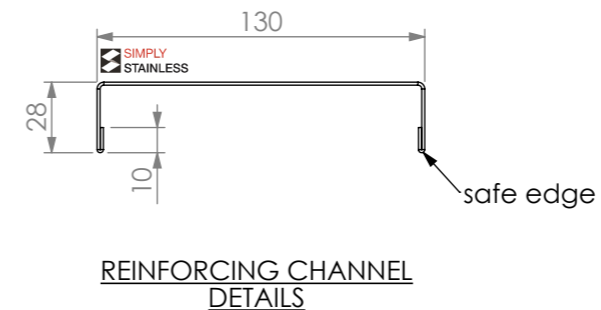

UNDERSHELF ASSEMBLY DETAILS.
BENCH NOT INCLUDED. (CAN FIT LEFT OR RIGHT SIDE)

SIMPLY STAINLESS

Modular Sinks, Tables & Shelving

COPYRIGHT © 2022

This drawing is the property of CI GROUP PTY LTD. Tradings as SIMPLY STAINLESS and it may not be copied, reproduced or modified in whole or in part without prior written permission of CI GROUP PTY LTD. SIMPLY STAINLESS reserves the right to change specification and design without notice.

**21-LBUS-7-1800
LEG BRACE UNDERSHELF**

SIZE: A3

SCALE : 1:10

CONSTRUCTION NOTES :

1. SHELF MADE FROM 1.2mm STAINLESS STEEL.

**21-LBUS-7-1800
TO SUIT 1 SIDE OF 1800 LEG BRACE 700 SERIES**