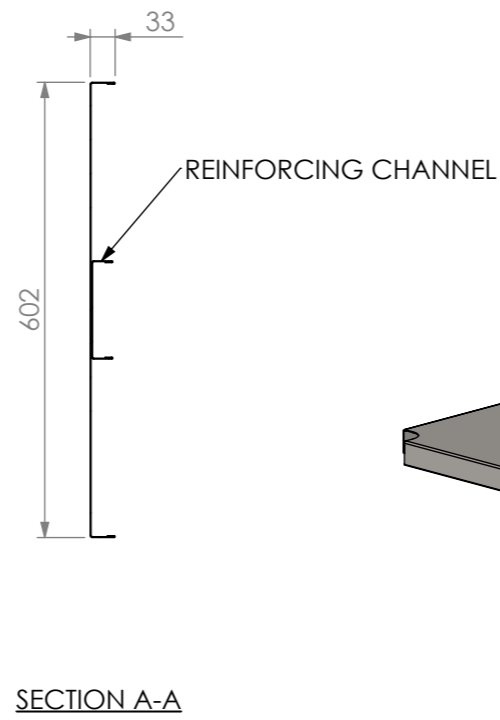

UNDERSHELF ASSEMBLY DETAILS.
BENCH NOT INCLUDED. (CAN FIT LEFT OR RIGHT SIDE)

SIMPLY STAINLESS

Modular Sinks, Tables & Shelving

COPYRIGHT © 2022

This drawing is the property of CI GROUP PTY LTD. Tradings as SIMPLY STAINLESS and it may not be copied, reproduced or modified in whole or in part without prior written permission of CI GROUP PTY LTD. SIMPLY STAINLESS reserves the right to change specification and design without notice.

**21-LBUS-7-1800
LEG BRACE UNDERSHELF**

SIZE: A3

SCALE : 1:10

CONSTRUCTION NOTES :

1. SHELF MADE FROM 1.2mm STAINLESS STEEL.

**21-LBUS-7-1800
TO SUIT 1 SIDE OF 1800 LEG BRACE 700 SERIES**