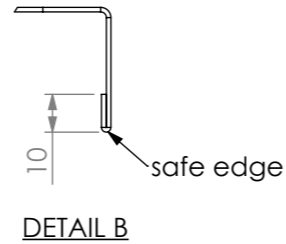

UNDERSHELF ASSEMBLY DETAILS.
BENCH NOT INCLUDED. (CAN FIT LEFT OR RIGHT SIDE)

SIMPLY STAINLESS

Modular Sinks, Tables & Shelving

COPYRIGHT © 2022

This drawing is the property of CI GROUP PTY LTD. Tradings as SIMPLY STAINLESS and it may not be copied, reproduced or modified in whole or in part without prior written permission of CI GROUP PTY LTD. SIMPLY STAINLESS reserves the right to change specification and design without notice.

**21-LBUS-7-1800
LEG BRACE UNDERSHELF**

SIZE: A3

SCALE : 1:10

CONSTRUCTION NOTES :

1. SHELF MADE FROM 1.2mm STAINLESS STEEL.

**21-LBUS-7-1800
TO SUIT 1 SIDE OF 1800 LEG BRACE 700 SERIES**