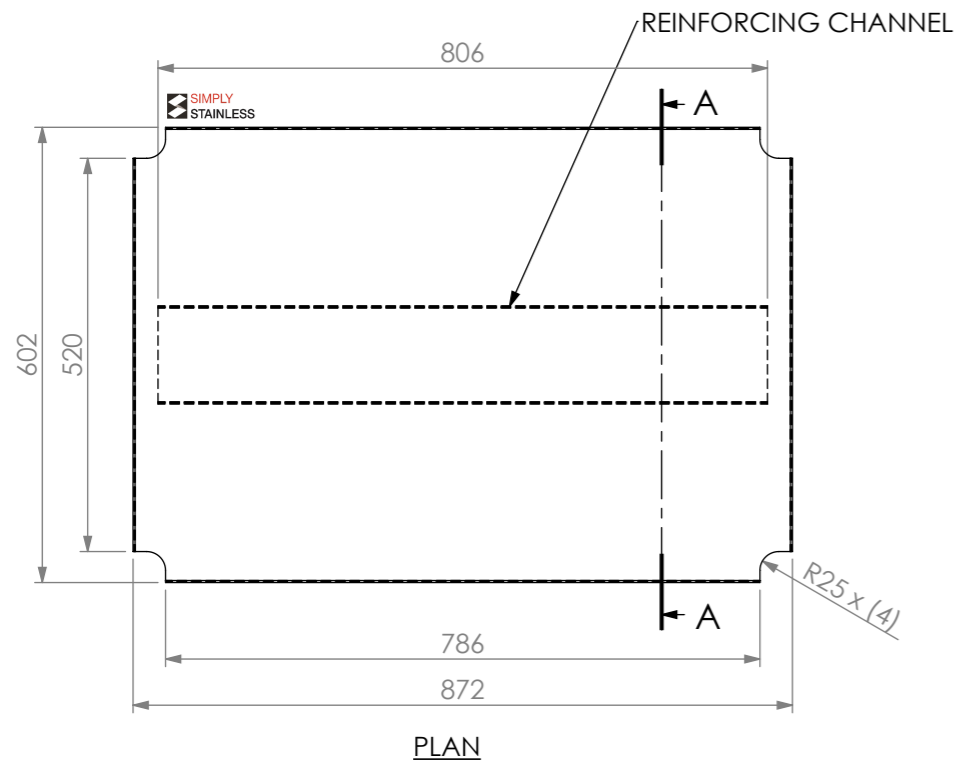

UNDERSHELF ASSEMBLY DETAILS.
BENCH NOT INCLUDED. (CAN FIT LEFT OR RIGHT SIDE)

SIMPLY STAINLESS

Modular Sinks, Tables & Shelving

COPYRIGHT © 2022

This drawing is the property of CI GROUP PTY LTD. Tradings as SIMPLY STAINLESS and it may not be copied, reproduced or modified in whole or in part without prior written permission of CI GROUP PTY LTD. SIMPLY STAINLESS reserves the right to change specification and design without notice.

**21-LBUS-7-1800
LEG BRACE UNDERSHELF**

SIZE: A3

SCALE : 1:10

CONSTRUCTION NOTES :

1. SHELF MADE FROM 1.2mm STAINLESS STEEL.

**21-LBUS-7-1800
TO SUIT 1 SIDE OF 1800 LEG BRACE 700 SERIES**