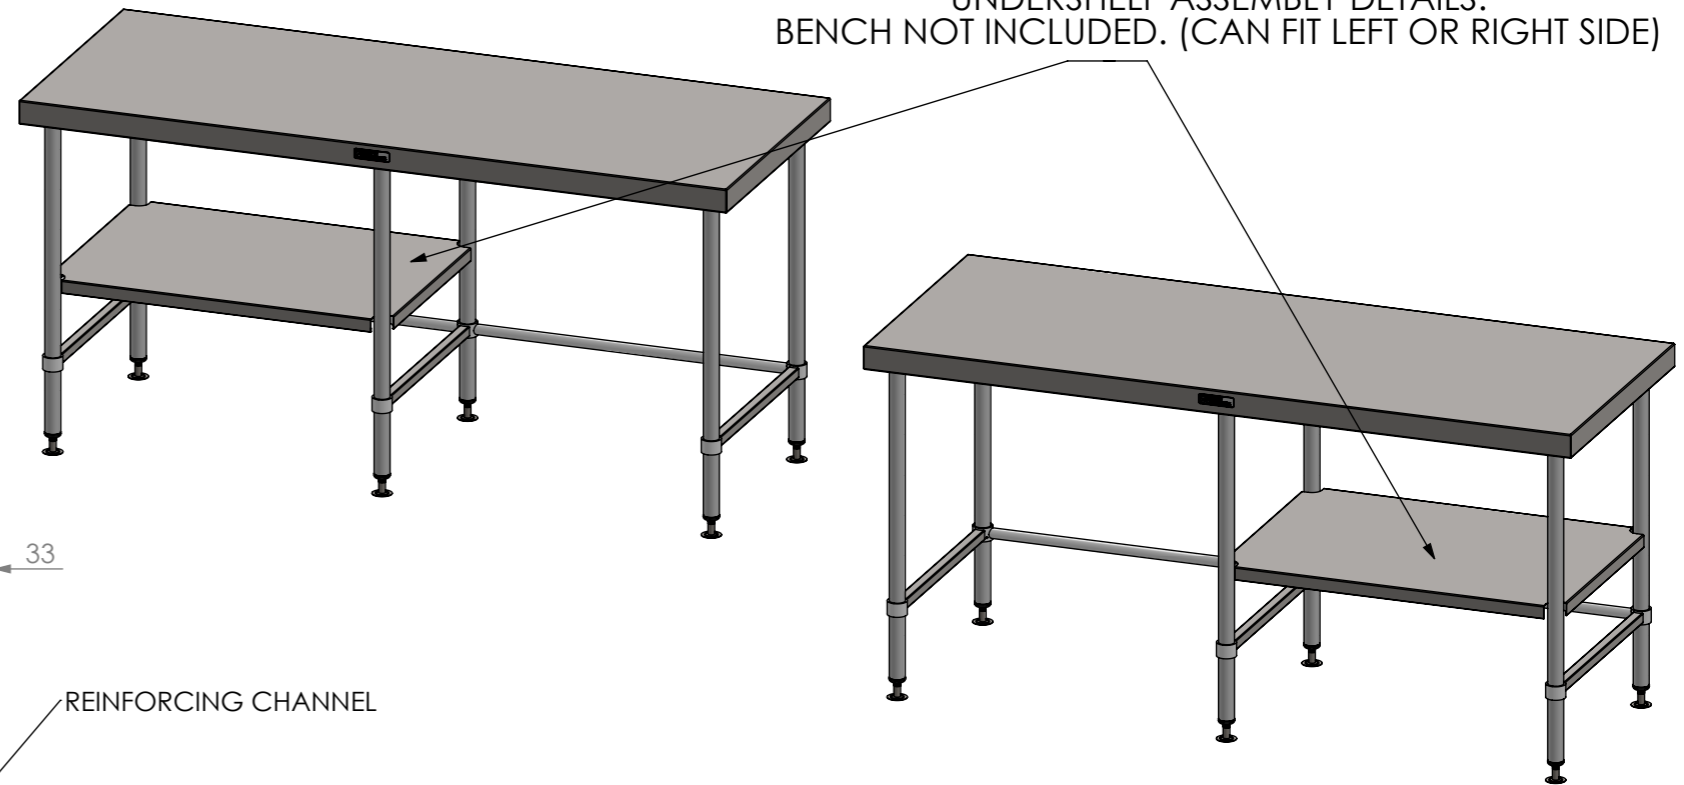

UNDERSHELF ASSEMBLY DETAILS.
BENCH NOT INCLUDED. (CAN FIT LEFT OR RIGHT SIDE)

SIMPLY STAINLESS

Modular Sinks, Tables & Shelving

COPYRIGHT © 2022

This drawing is the property of CI GROUP PTY LTD. Tradings as SIMPLY STAINLESS and it may not be copied, reproduced or modified in whole or in part without prior written permission of CI GROUP PTY LTD. SIMPLY STAINLESS reserves the right to change specification and design without notice.

**21-LBUS-7-1800
LEG BRACE UNDERSHELF**

SIZE: A3

SCALE : 1:10

CONSTRUCTION NOTES :

1. SHELF MADE FROM 1.2mm STAINLESS STEEL.

**21-LBUS-7-1800
TO SUIT 1 SIDE OF 1800 LEG BRACE 700 SERIES**