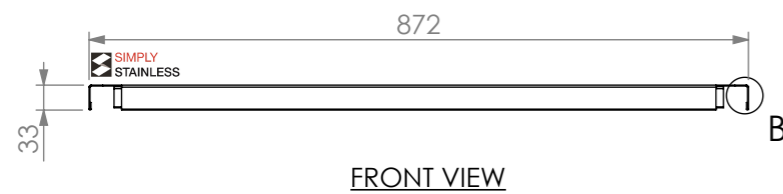

UNDERSHELF ASSEMBLY DETAILS.
BENCH NOT INCLUDED. (CAN FIT LEFT OR RIGHT SIDE)

SIMPLY STAINLESS

Modular Sinks, Tables & Shelving

COPYRIGHT © 2022

This drawing is the property of CI GROUP PTY LTD. Tradings as SIMPLY STAINLESS and it may not be copied, reproduced or modified in whole or in part without prior written permission of CI GROUP PTY LTD. SIMPLY STAINLESS reserves the right to change specification and design without notice.

**21-LBUS-7-1800
LEG BRACE UNDERSHELF**

SIZE: A3

SCALE : 1:10

CONSTRUCTION NOTES :

1. SHELF MADE FROM 1.2mm STAINLESS STEEL.

**21-LBUS-7-1800
TO SUIT 1 SIDE OF 1800 LEG BRACE 700 SERIES**