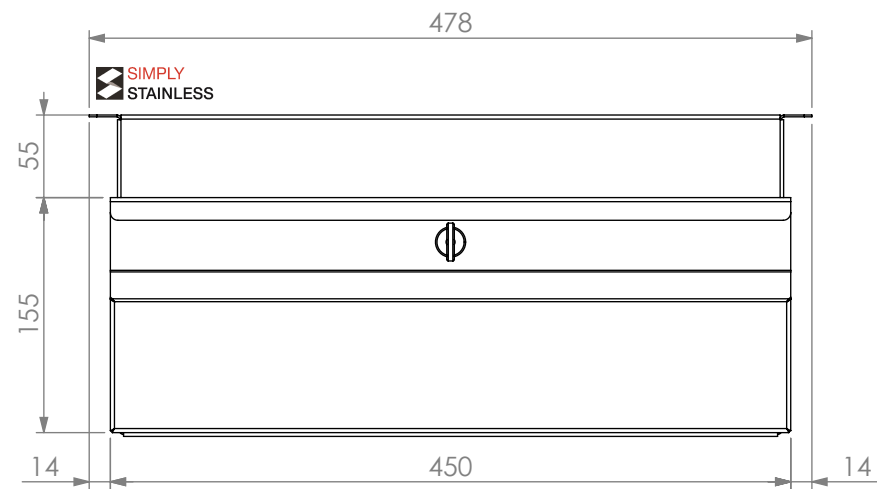

PLAN

FRONT ELEVATION

SIDE ELEVATION

SIMPLY STAINLESS
 Modular Sinks, Tables & Shelving
 COPYRIGHT © 2022
 This drawing is the property of CI GROUP PTY LTD. Tradings as SIMPLY STAINLESS and it may not be copied, reproduced or modified in whole or in part without prior written permission of CI GROUP PTY LTD. SIMPLY STAINLESS reserves the right to change specification and design without notice.

**19-1
 DRAWER**

SIZE: A3

SCALE : 1:5

CONSTRUCTION NOTES :

1. DRAWERS MADE FROM 1mm STAINLESS STEEL.
2. ALL DRAWERS ARE TO HAVE LOCKS.