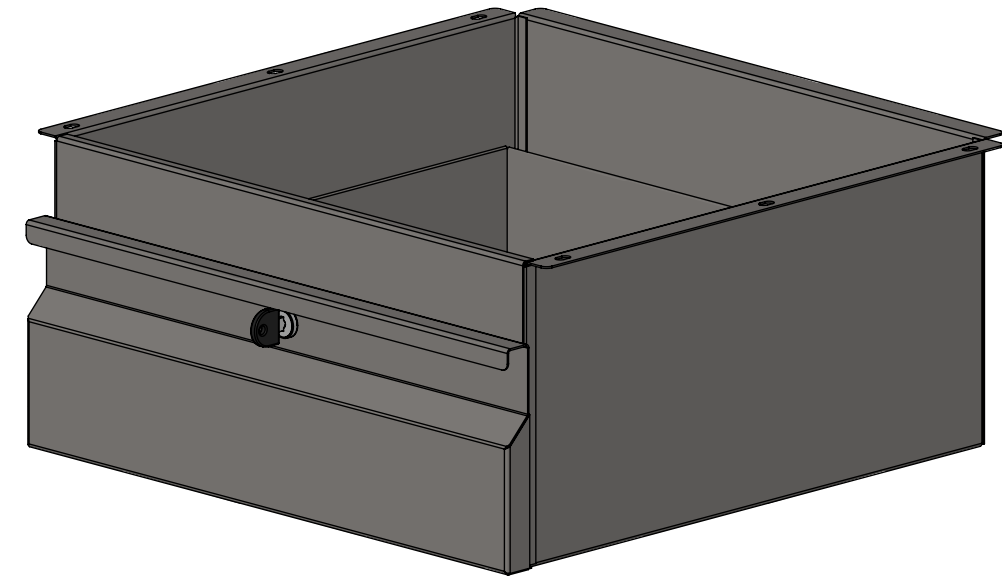

PLAN

FRONT ELEVATION

SIDE ELEVATION

SIMPLY STAINLESS
 Modular Sinks, Tables & Shelving
 COPYRIGHT © 2022
 This drawing is the property of CI GROUP PTY LTD. Tradings as SIMPLY STAINLESS and it may not be copied, reproduced or modified in whole or in part without prior written permission of CI GROUP PTY LTD. SIMPLY STAINLESS reserves the right to change specification and design without notice.

**19-1
 DRAWER**

SIZE: A3

SCALE : 1:5

CONSTRUCTION NOTES :

1. DRAWERS MADE FROM 1mm STAINLESS STEEL.
2. ALL DRAWERS ARE TO HAVE LOCKS.