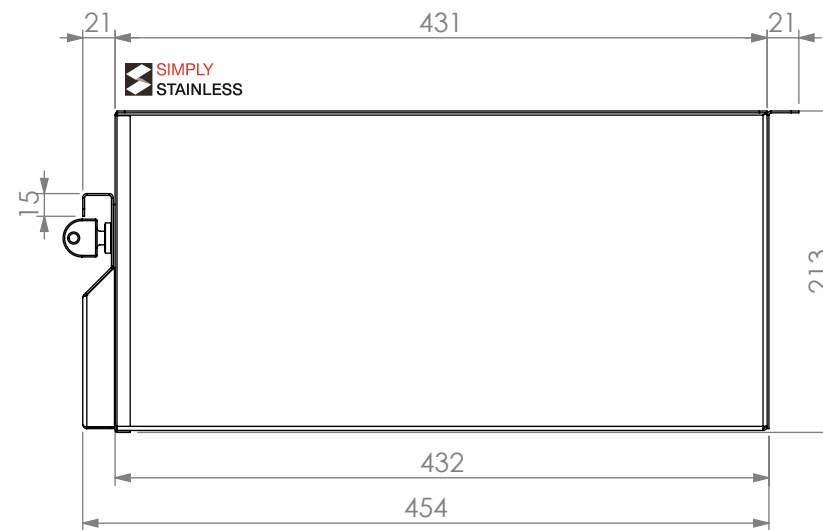

PLAN

FRONT ELEVATION

SIDE ELEVATION

SIMPLY STAINLESS
 Modular Sinks, Tables & Shelving
 COPYRIGHT © 2022
 This drawing is the property of CI GROUP PTY LTD. Tradings as SIMPLY STAINLESS and it may not be copied, reproduced or modified in whole or in part without prior written permission of CI GROUP PTY LTD. SIMPLY STAINLESS reserves the right to change specification and design without notice.

**19-1
 DRAWER**

SIZE: A3

SCALE : 1:5

CONSTRUCTION NOTES :

1. DRAWERS MADE FROM 1mm STAINLESS STEEL.
2. ALL DRAWERS ARE TO HAVE LOCKS.