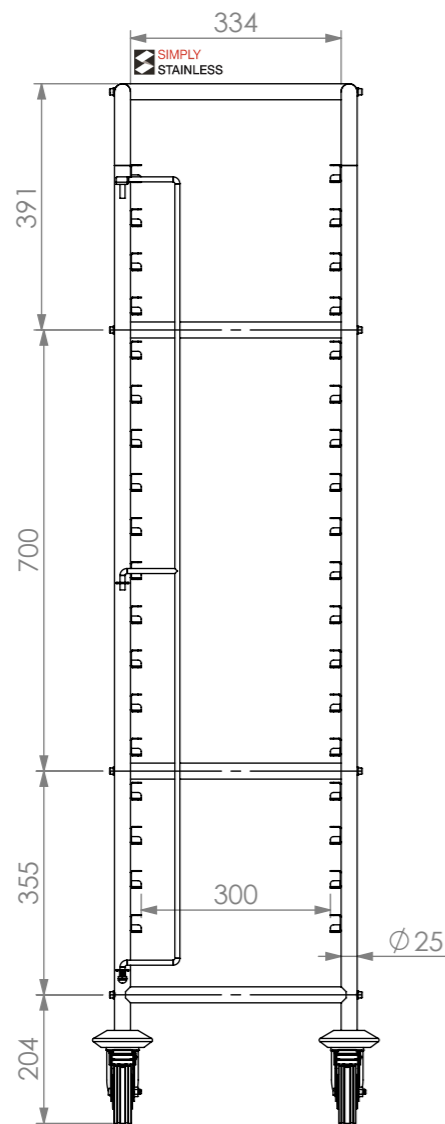

PLAN

RUNNERS PROFILE

DETAIL A

FRONT VIEW

SIDE VIEW

16 - 1/1

SIMPLY STAINLESS

Modular Sinks, Tables & Shelving

**16- 1/1
GASTRONORM TROLLEY**

SIZE: A3

SCALE : 1:10

CONSTRUCTION NOTES :

1. RUNNERS MADE FROM 1.2mm STAINLESS STEEL.
2. FRAME MADE FROM Ø25mm STAINLESS STEEL TUBE.
3. FEET ARE Ø100mm SWIVEL CASTORS, 2x LOCKING AND 2x NON-LOCKING.