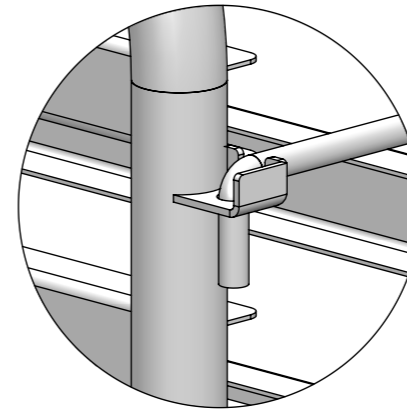

PLAN

RUNNERS PROFILE

DETAIL A

FRONT VIEW

SIDE VIEW

16 - 1/1

SIMPLY STAINLESS

Modular Sinks, Tables & Shelving

**16- 1/1
GASTRONORM TROLLEY**

SIZE: A3

SCALE : 1:10

CONSTRUCTION NOTES :

1. RUNNERS MADE FROM 1.2mm STAINLESS STEEL.
2. FRAME MADE FROM Ø25mm STAINLESS STEEL TUBE.
3. FEET ARE Ø100mm SWIVEL CASTORS, 2x LOCKING AND 2x NON-LOCKING.