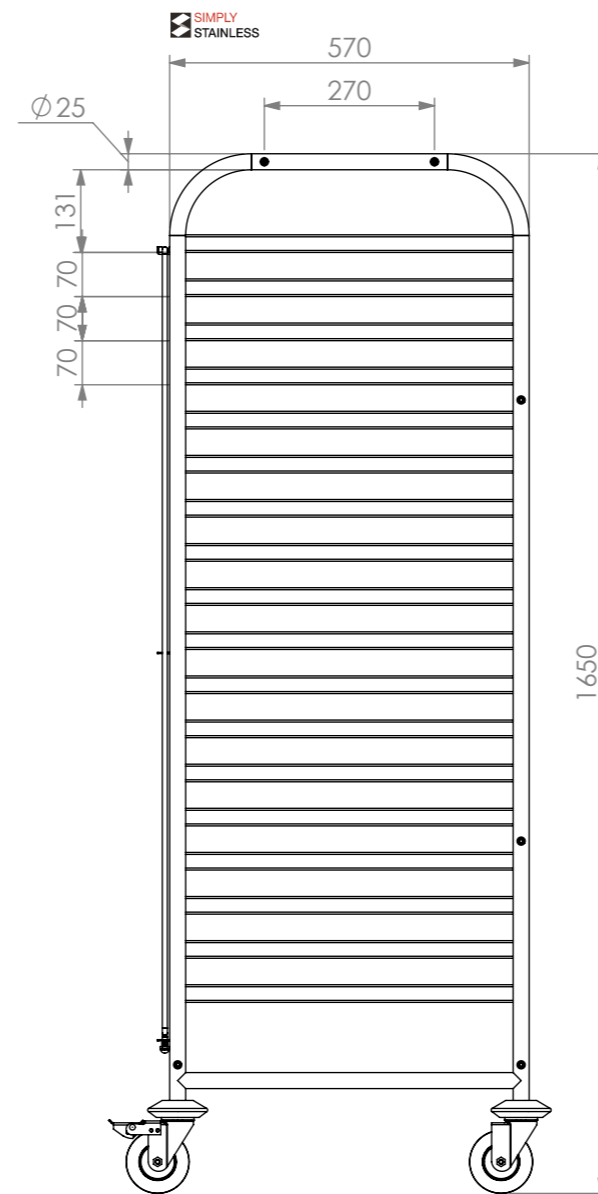

PLAN

RUNNERS PROFILE

DETAIL A

FRONT VIEW

SIDE VIEW

16 - 1/1

SIMPLY STAINLESS

Modular Sinks, Tables & Shelving

**16- 1/1
GASTRONORM TROLLEY**

SIZE: A3

SCALE : 1:10

CONSTRUCTION NOTES :

1. RUNNERS MADE FROM 1.2mm STAINLESS STEEL.
2. FRAME MADE FROM Ø25mm STAINLESS STEEL TUBE.
3. FEET ARE Ø100mm SWIVEL CASTORS, 2x LOCKING AND 2x NON-LOCKING.