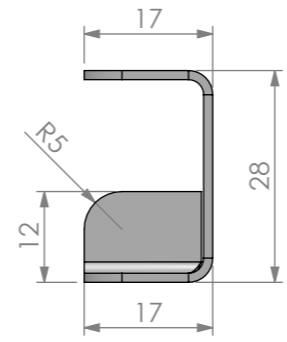

PLAN

RUNNERS PROFILE

DETAIL A

FRONT VIEW

SIDE VIEW

16 - 1/1

SIMPLY STAINLESS

Modular Sinks, Tables & Shelving

**16- 1/1
GASTRONORM TROLLEY**

SIZE: A3

SCALE : 1:10

CONSTRUCTION NOTES :

1. RUNNERS MADE FROM 1.2mm STAINLESS STEEL.
2. FRAME MADE FROM Ø25mm STAINLESS STEEL TUBE.
3. FEET ARE Ø100mm SWIVEL CASTORS, 2x LOCKING AND 2x NON-LOCKING.