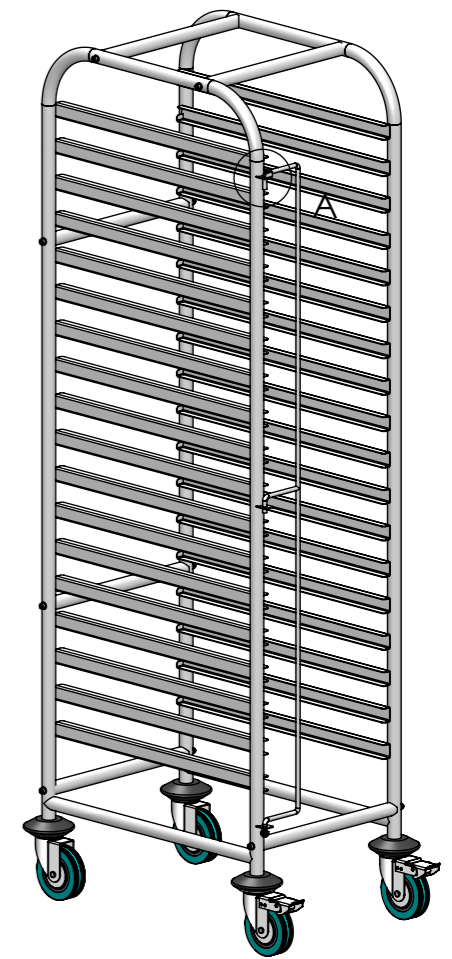

PLAN

RUNNERS PROFILE

DETAIL A

FRONT VIEW

SIDE VIEW

16 - 1/1

SIMPLY STAINLESS

Modular Sinks, Tables & Shelving

**16- 1/1
GASTRONORM TROLLEY**

SIZE: A3

SCALE : 1:10

CONSTRUCTION NOTES :

1. RUNNERS MADE FROM 1.2mm STAINLESS STEEL.
2. FRAME MADE FROM Ø25mm STAINLESS STEEL TUBE.
3. FEET ARE Ø100mm SWIVEL CASTORS, 2x LOCKING AND 2x NON-LOCKING.