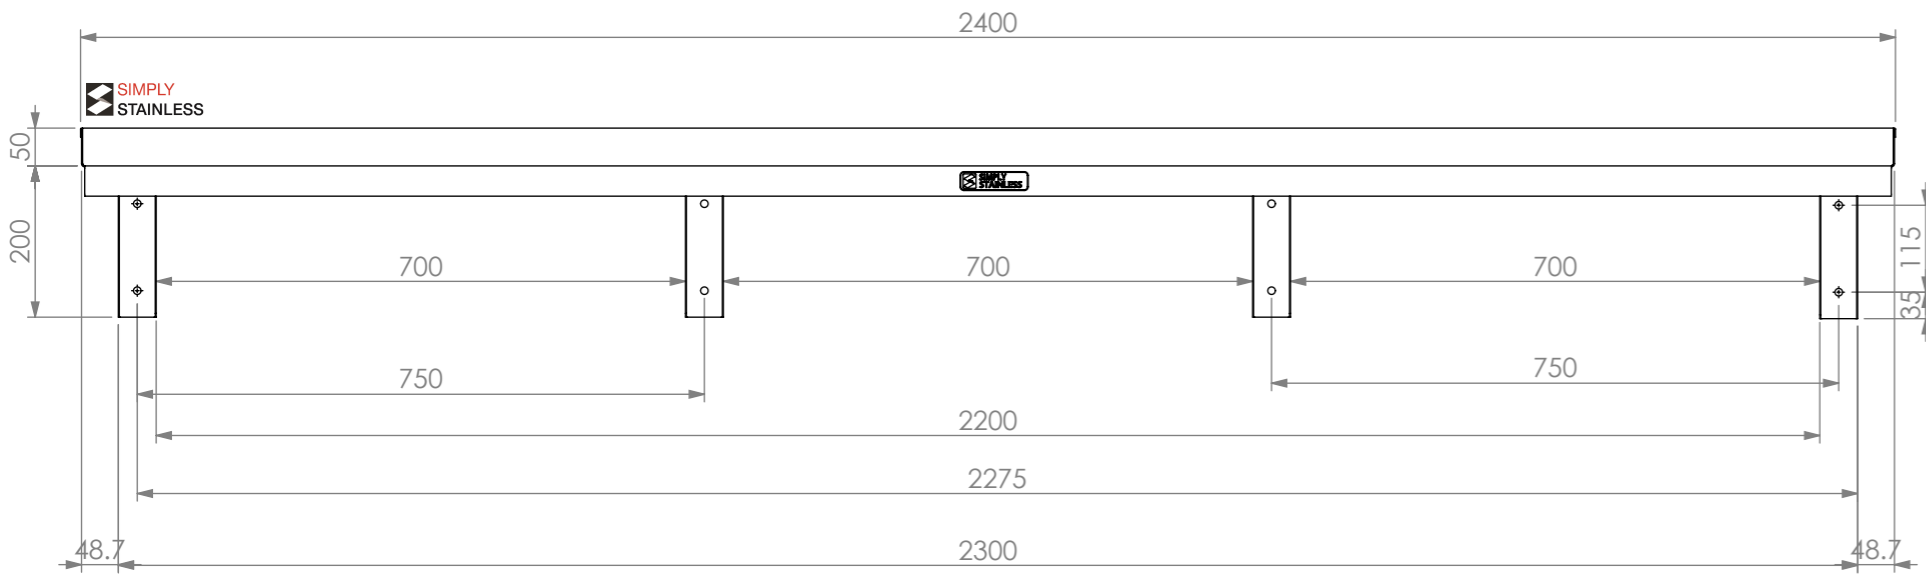

PLAN

FRONT ELEVATION

SIDE ELEVATION

10-2400

SIMPLY STAINLESS
 Modular Sinks, Tables & Shelving
 COPYRIGHT © 2022
 This drawing is the property of CI GROUP PTY LTD. Tradings as SIMPLY STAINLESS and it may not be copied, reproduced or modified in whole or in part without prior written permission of CI GROUP PTY LTD. SIMPLY STAINLESS reserves the right to change specification and design without notice.

10-2400 WALL SHELF

SIZE: A3

SCALE : 1:10

CONSTRUCTION NOTES :

1. MADE FROM 1.2mm STAINLESS STEEL.