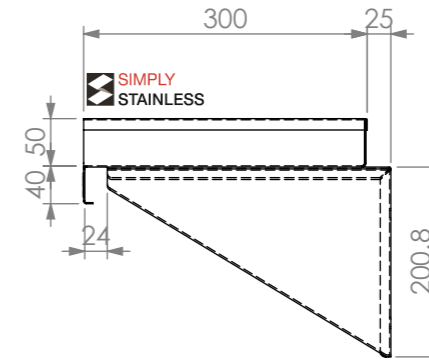

PLAN

FRONT ELEVATION

SIDE ELEVATION

10-2400

SIMPLY STAINLESS
 Modular Sinks, Tables & Shelving
 COPYRIGHT © 2022
 This drawing is the property of CI GROUP PTY LTD. Tradings as SIMPLY STAINLESS and it may not be copied, reproduced or modified in whole or in part without prior written permission of CI GROUP PTY LTD. SIMPLY STAINLESS reserves the right to change specification and design without notice.

10-2400 WALL SHELF

SIZE: A3

SCALE : 1:10

CONSTRUCTION NOTES :

1. MADE FROM 1.2mm STAINLESS STEEL.