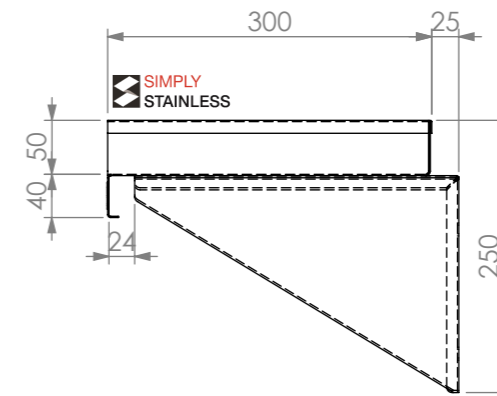

PLAN

FRONT ELEVATION

SIDE ELEVATION

Modular Sinks, Tables & Shelving

COPYRIGHT © 2022

This drawing is the property of CI GROUP PTY LTD. Tradings as SIMPLY STAINLESS and it may not be copied, reproduced or modified in whole or in part without prior written permission of CI GROUP PTY LTD. SIMPLY STAINLESS reserves the right to change specification and design without notice.

**10-2100
WALL SHELF**

SIZE: A3

SCALE : 1:10

CONSTRUCTION NOTES :

1. MADE FROM 1.2mm STAINLESS STEEL.

10-2100