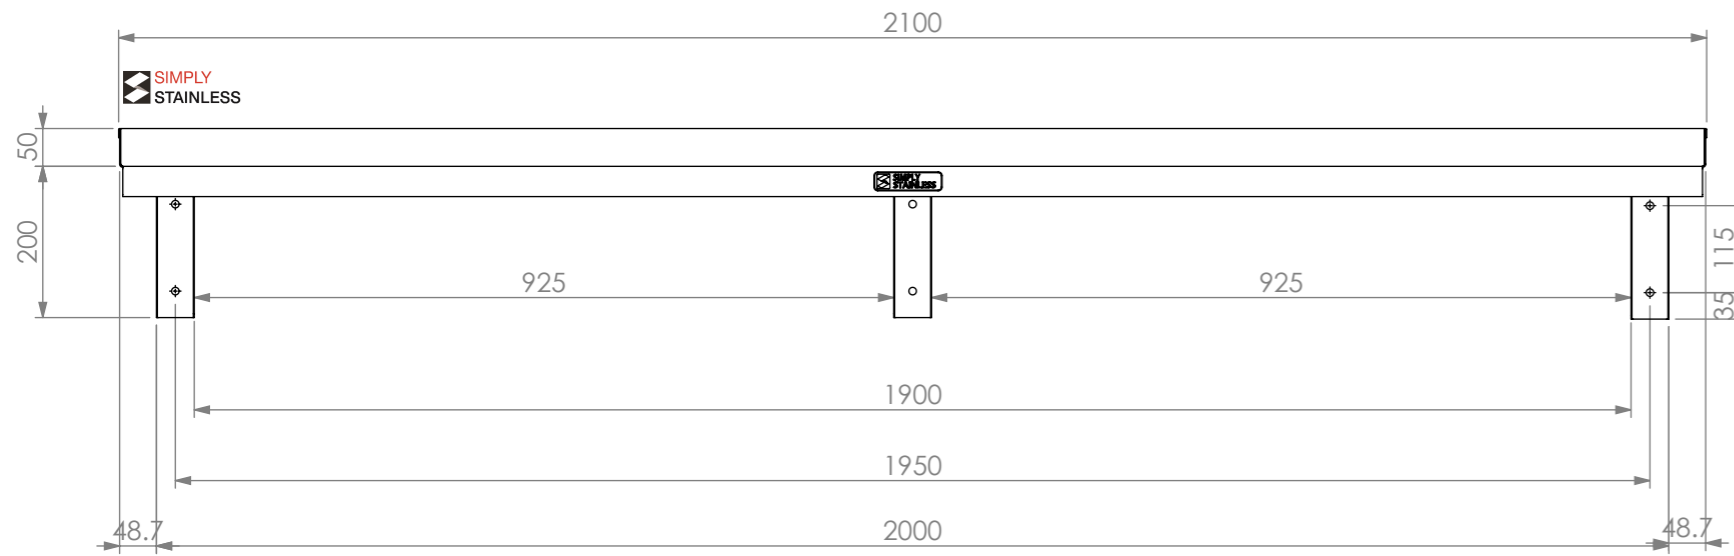

PLAN

FRONT ELEVATION

SIDE ELEVATION

Modular Sinks, Tables & Shelving

COPYRIGHT © 2022

This drawing is the property of CI GROUP PTY LTD. Tradings as SIMPLY STAINLESS and it may not be copied, reproduced or modified in whole or in part without prior written permission of CI GROUP PTY LTD. SIMPLY STAINLESS reserves the right to change specification and design without notice.

**10-2100
WALL SHELF**

SIZE: A3

SCALE : 1:10

CONSTRUCTION NOTES :

1. MADE FROM 1.2mm STAINLESS STEEL.

10-2100