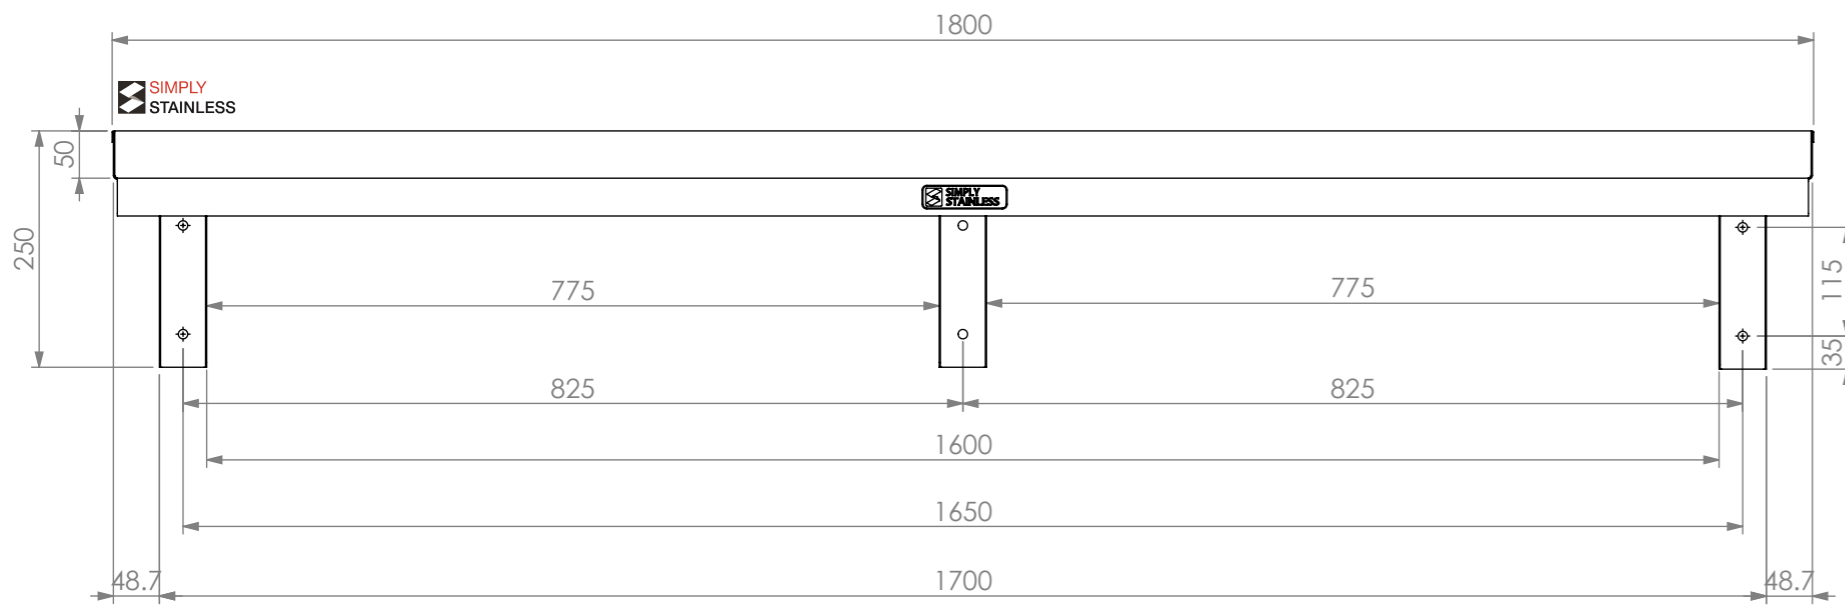

PLAN

FRONT ELEVATION

SIDE ELEVATION

Modular Sinks, Tables & Shelving

COPYRIGHT © 2022

This drawing is the property of CI GROUP PTY LTD. Tradings as SIMPLY STAINLESS and it may not be copied, reproduced or modified in whole or in part without prior written permission of CI GROUP PTY LTD. SIMPLY STAINLESS reserves the right to change specification and design without notice.

**10-1800
WALL SHELF**

SIZE: A3

SCALE : 1:6

CONSTRUCTION NOTES :

1. MADE FROM 1.2mm STAINLESS STEEL.

10-1800