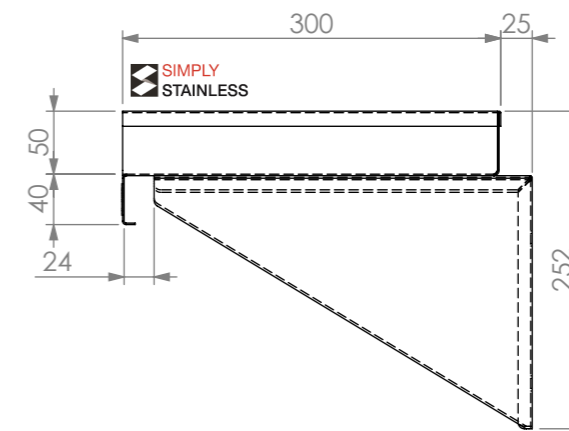

PLAN

FRONT ELEVATION

SIDE ELEVATION

Modular Sinks, Tables & Shelving

COPYRIGHT © 2022

This drawing is the property of CI GROUP PTY LTD. Tradings as SIMPLY STAINLESS and it may not be copied, reproduced or modified in whole or in part without prior written permission of CI GROUP PTY LTD. SIMPLY STAINLESS reserves the right to change specification and design without notice.

**10-1800
WALL SHELF**

SIZE: A3

SCALE : 1:6

CONSTRUCTION NOTES :

1. MADE FROM 1.2mm STAINLESS STEEL.

10-1800