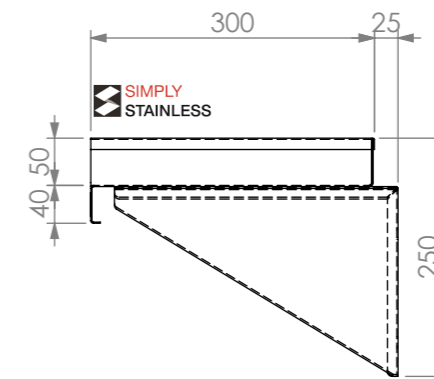

PLAN

FRONT ELEVATION

SIDE ELEVATION

 Modular Sinks, Tables & Shelving
 COPYRIGHT © 2022
 This drawing is the property of CI GROUP PTY LTD. Tradings as SIMPLY STAINLESS and it may not be copied, reproduced or modified in whole or in part without prior written permission of CI GROUP PTY LTD. SIMPLY STAINLESS reserves the right to change specification and design without notice.

**10-1500
WALL SHELF**

SIZE: A3

SCALE : 1:8

CONSTRUCTION NOTES :

1. MADE FROM 1.2mm STAINLESS STEEL.

10-1500