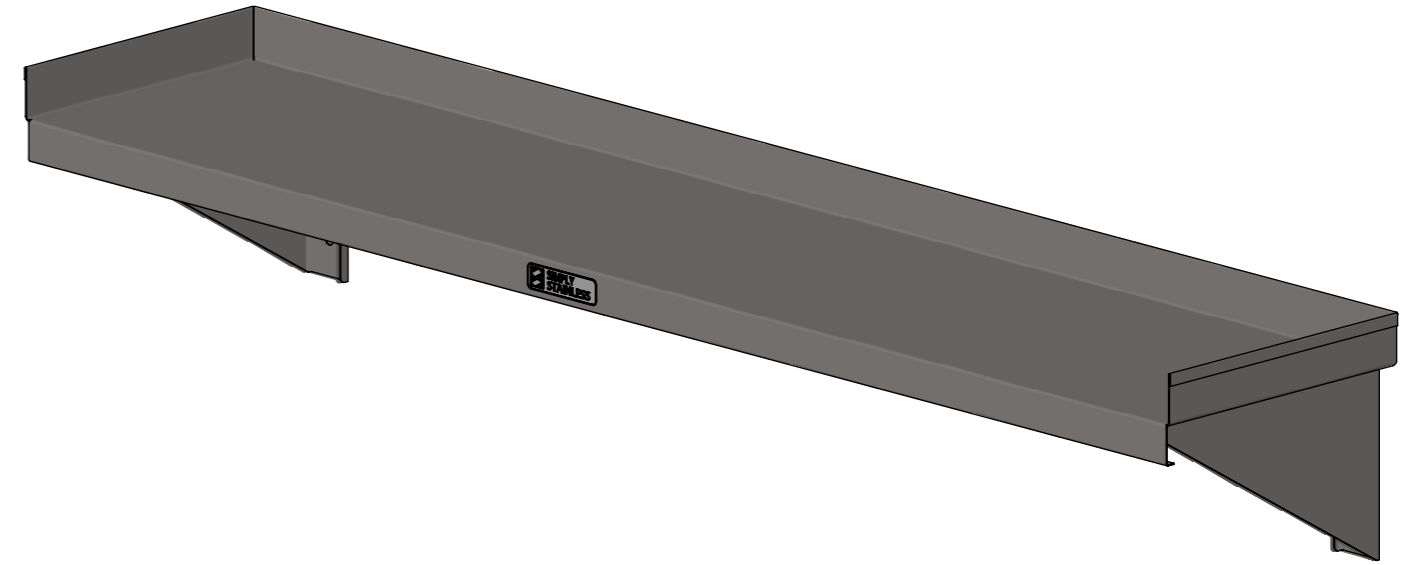

PLAN

FRONT ELEVATION

SIDE ELEVATION

 Modular Sinks, Tables & Shelving
 COPYRIGHT © 2022
 This drawing is the property of CI GROUP PTY LTD. Tradings as SIMPLY STAINLESS and it may not be copied, reproduced or modified in whole or in part without prior written permission of CI GROUP PTY LTD. SIMPLY STAINLESS reserves the right to change specification and design without notice.

**10-1500
WALL SHELF**

SIZE: A3

SCALE : 1:8

CONSTRUCTION NOTES :

1. MADE FROM 1.2mm STAINLESS STEEL.

10-1500