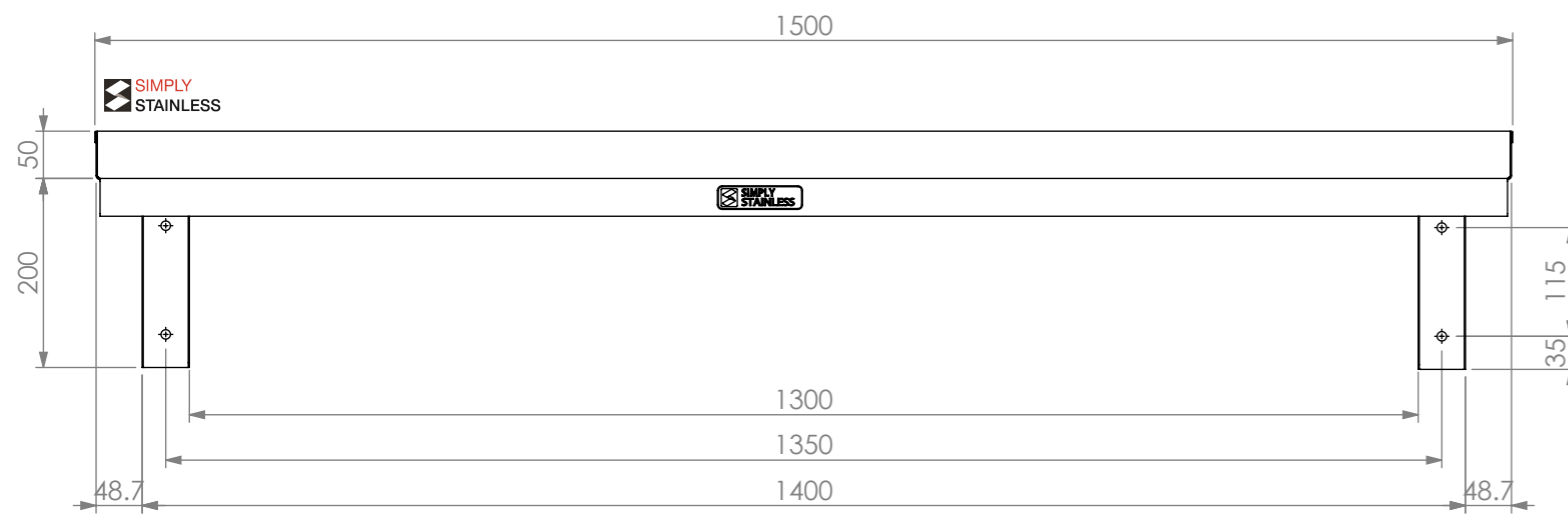

PLAN

FRONT ELEVATION

SIDE ELEVATION

 Modular Sinks, Tables & Shelving
 COPYRIGHT © 2022
 This drawing is the property of CI GROUP PTY LTD. Tradings as SIMPLY STAINLESS and it may not be copied, reproduced or modified in whole or in part without prior written permission of CI GROUP PTY LTD. SIMPLY STAINLESS reserves the right to change specification and design without notice.

**10-1500
WALL SHELF**

SIZE: A3

SCALE : 1:8

CONSTRUCTION NOTES :

1. MADE FROM 1.2mm STAINLESS STEEL.

10-1500