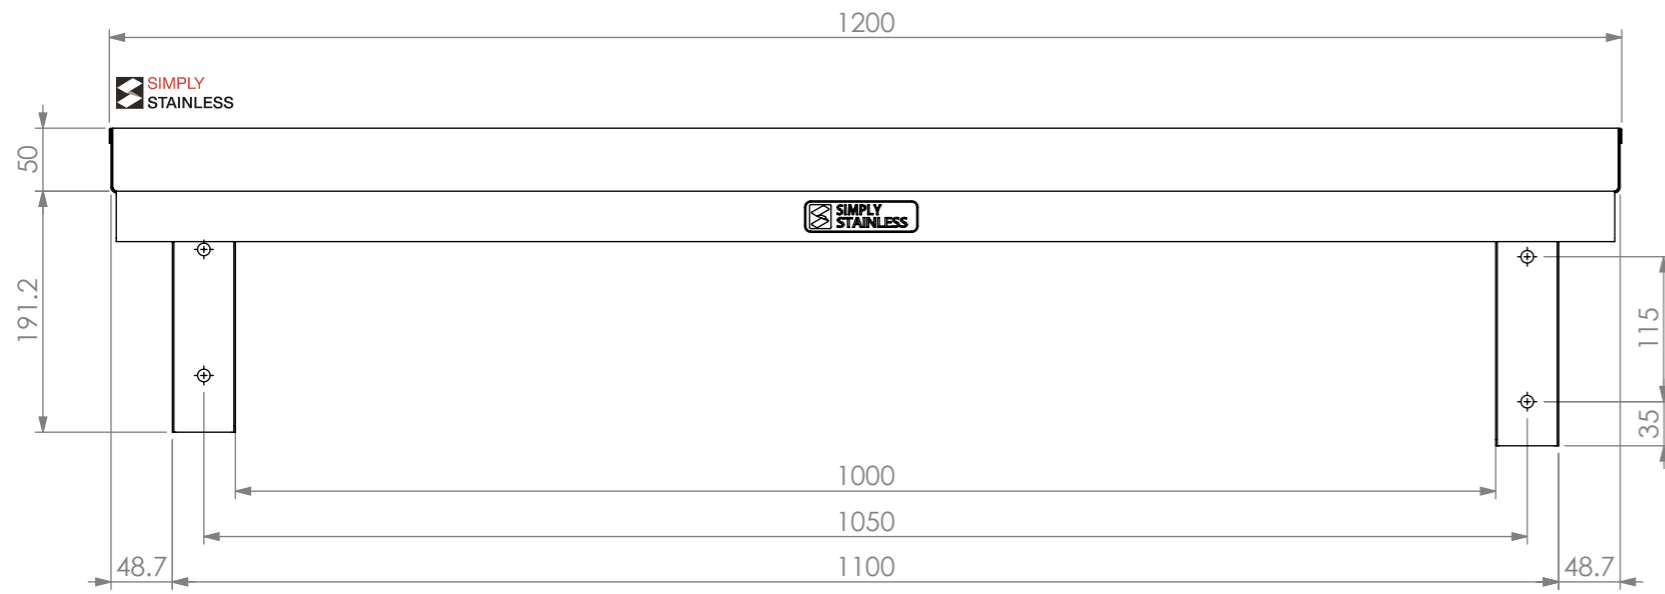

PLAN

FRONT ELEVATION

SIDE ELEVATION

SIMPLY STAINLESS
 Modular Sinks, Tables & Shelving
 COPYRIGHT © 2022
 This drawing is the property of CI GROUP PTY LTD. Tradings as SIMPLY STAINLESS and it may not be copied, reproduced or modified in whole or in part without prior written permission of CI GROUP PTY LTD. SIMPLY STAINLESS reserves the right to change specification and design without notice.

10-1200 WALL SHELF

SIZE: A3

SCALE : 1:6

CONSTRUCTION NOTES :

1. MADE FROM 1.2mm STAINLESS STEEL.

10-1200