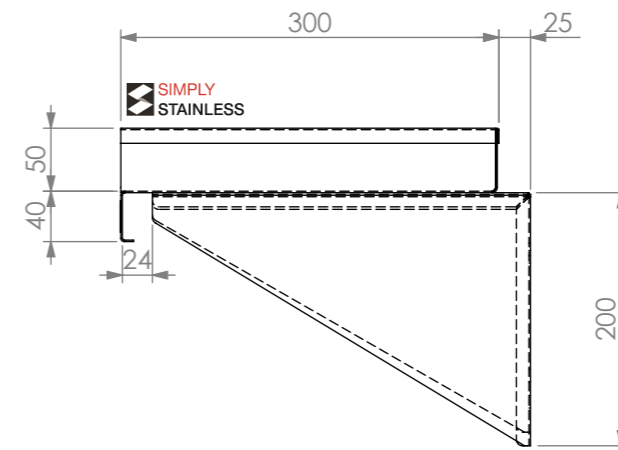

PLAN

FRONT ELEVATION

SIDE ELEVATION

SIMPLY STAINLESS
 Modular Sinks, Tables & Shelving
 COPYRIGHT © 2022
 This drawing is the property of CI GROUP PTY LTD. Tradings as SIMPLY STAINLESS and it may not be copied, reproduced or modified in whole or in part without prior written permission of CI GROUP PTY LTD. SIMPLY STAINLESS reserves the right to change specification and design without notice.

10-1200 WALL SHELF

SIZE: A3

SCALE : 1:6

CONSTRUCTION NOTES :

1. MADE FROM 1.2mm STAINLESS STEEL.

10-1200