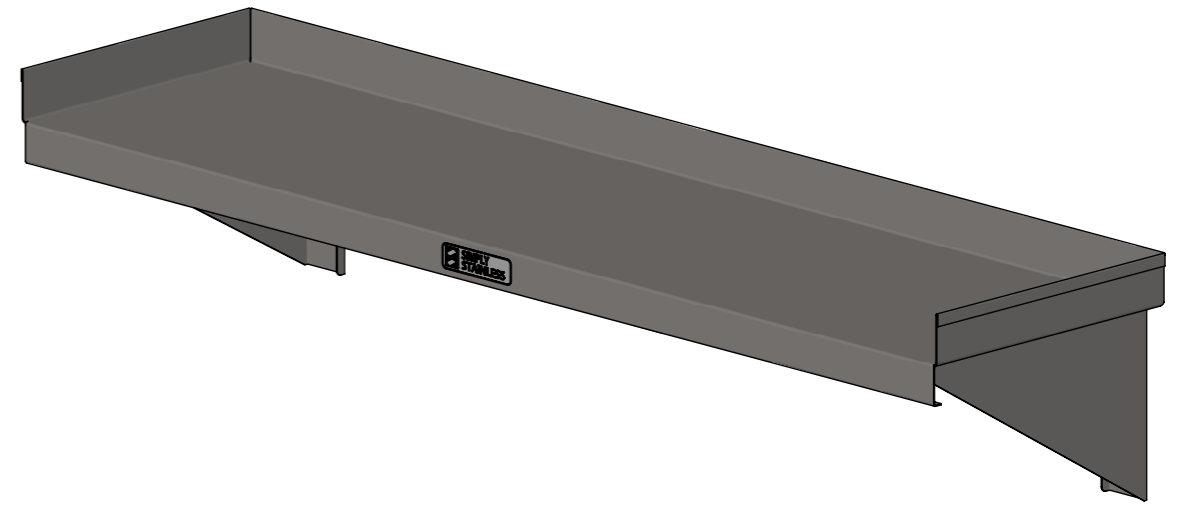

PLAN

FRONT ELEVATION

SIDE ELEVATION

SIMPLY STAINLESS
 Modular Sinks, Tables & Shelving
 COPYRIGHT © 2022
 This drawing is the property of CI GROUP PTY LTD. Tradings as SIMPLY STAINLESS and it may not be copied, reproduced or modified in whole or in part without prior written permission of CI GROUP PTY LTD. SIMPLY STAINLESS reserves the right to change specification and design without notice.

10-1200 WALL SHELF

SIZE: A3

SCALE : 1:6

CONSTRUCTION NOTES :

1. MADE FROM 1.2mm STAINLESS STEEL.

10-1200