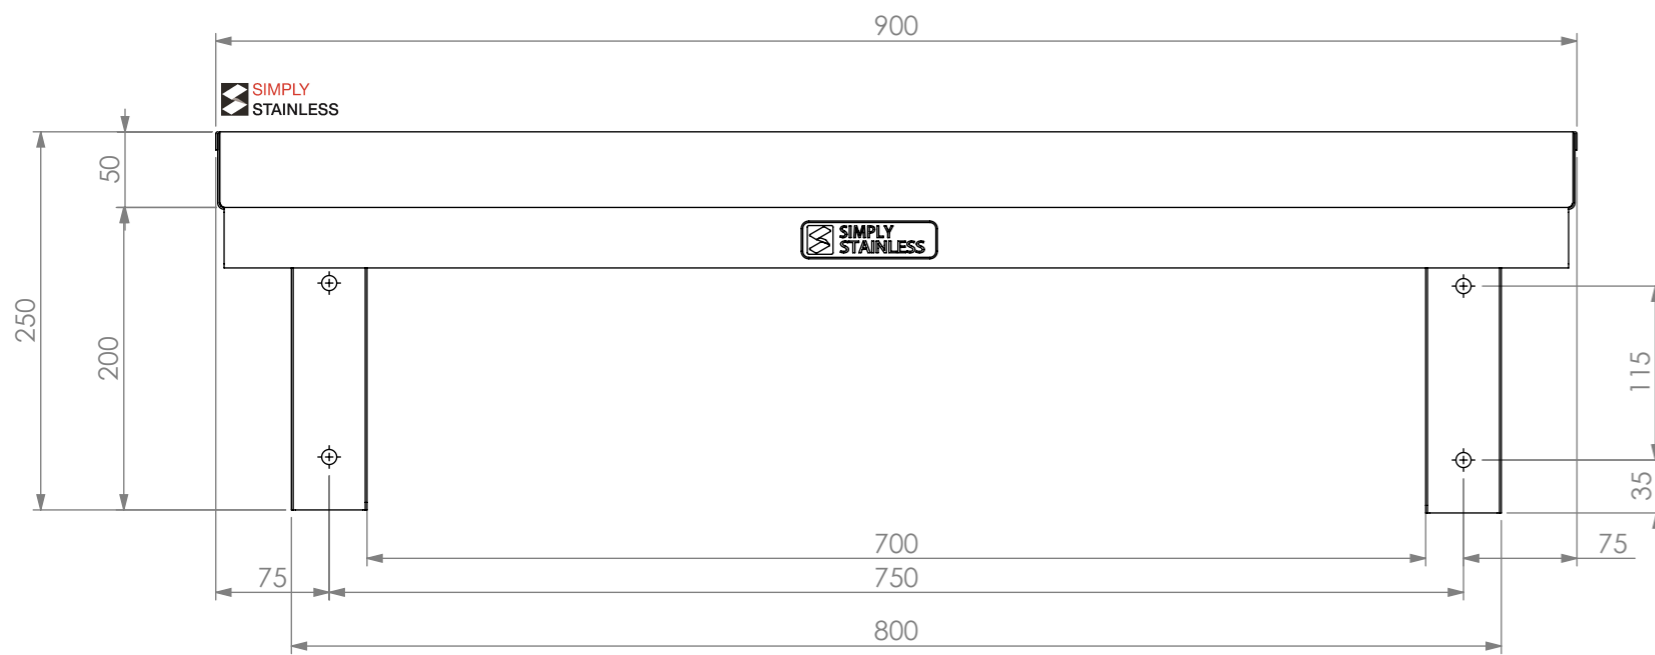

PLAN

FRONT ELEVATION

SIDE ELEVATION

SIMPLY STAINLESS
 Modular Sinks, Tables & Shelving
 COPYRIGHT © 2022
 This drawing is the property of CI GROUP PTY LTD. Tradings as SIMPLY STAINLESS and it may not be copied, reproduced or modified in whole or in part without prior written permission of CI GROUP PTY LTD. SIMPLY STAINLESS reserves the right to change specification and design without notice.

10-0900
WALL SHELF

SIZE: A3

SCALE : 1:10

CONSTRUCTION NOTES :

1. MADE FROM 1.2mm STAINLESS STEEL.

10-0900