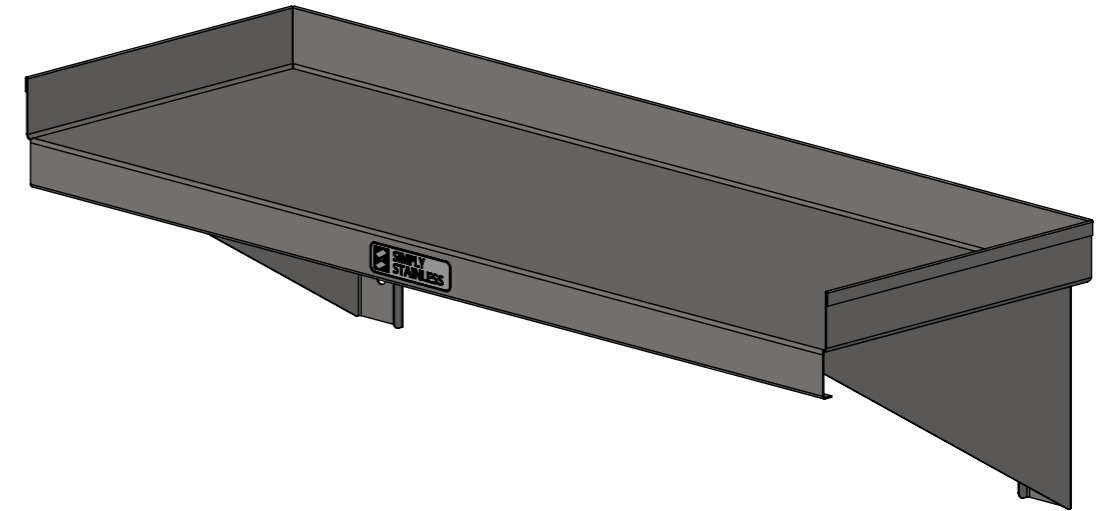

PLAN

FRONT ELEVATION

SIDE ELEVATION

SIMPLY STAINLESS
 Modular Sinks, Tables & Shelving
 COPYRIGHT © 2022
 This drawing is the property of CI GROUP PTY LTD. Tradings as SIMPLY STAINLESS and it may not be copied, reproduced or modified in whole or in part without prior written permission of CI GROUP PTY LTD. SIMPLY STAINLESS reserves the right to change specification and design without notice.

10-0900
WALL SHELF

SIZE: A3

SCALE : 1:10

CONSTRUCTION NOTES :

1. MADE FROM 1.2mm STAINLESS STEEL.

10-0900