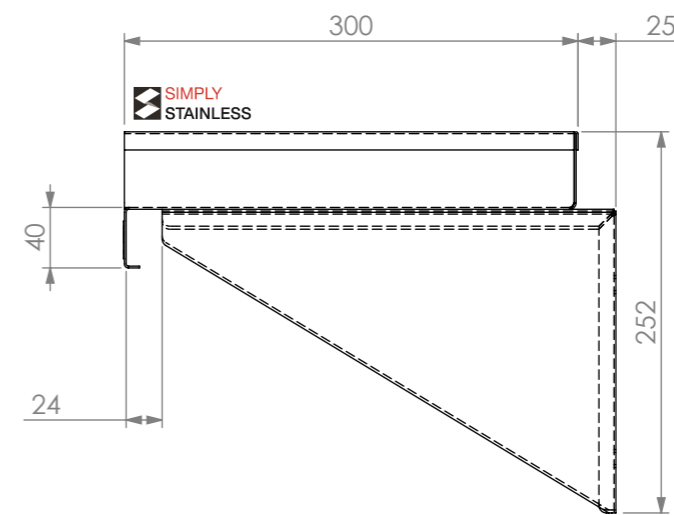

PLAN

FRONT ELEVATION

SIDE ELEVATION

SIMPLY STAINLESS
 Modular Sinks, Tables & Shelving
 COPYRIGHT © 2022
 This drawing is the property of CI GROUP PTY LTD. Tradings as SIMPLY STAINLESS and it may not be copied, reproduced or modified in whole or in part without prior written permission of CI GROUP PTY LTD. SIMPLY STAINLESS reserves the right to change specification and design without notice.

10-0900
WALL SHELF

SIZE: A3

SCALE : 1:10

CONSTRUCTION NOTES :

1. MADE FROM 1.2mm STAINLESS STEEL.

10-0900