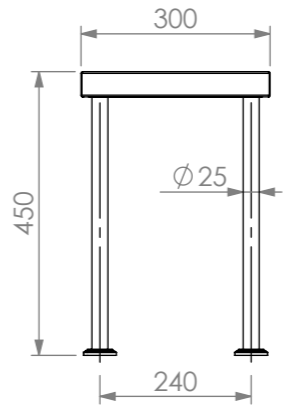

ISOMETRIC VIEW

12-1800

SIMPLY STAINLESS
 www.simplystainless.com
 Modular Sinks Tables and Shelving
 COPYRIGHT © 2019

This drawing is the property of CI GROUP PTY LTD. Tradings as SIMPLY STAINLESS and it may not be copied, reproduced or modified in whole or in part without prior written permission of CI GROUP PTY LTD. SIMPLY STAINLESS reserves the right to change specification and design without notice.

**12-1800
 SINGLE OVER SHELF**

SCALE : 1:20

- CONSTRUCTION NOTES :**
1. TOPS & SIDE MADE FROM 1.2mm STAINLESS STEEL.
 2. REINFORCING CHANNEL I & II MADE FROM 1.2mm STAINLESS STEEL
 3. FRAME MADE FROM Ø25mm STAINLESS STEEL TUBE.
 4. FEET ARE STAINLESS STEEL DISC SHAPED FEET